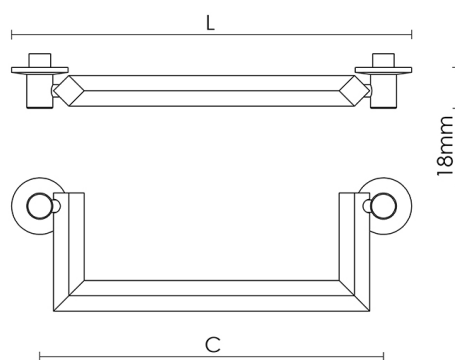

CROFT

Product Code: 5113

Product Name: Regal Pull

Description: Stunning in design and strong in its daily duty, the Regal pull adds a touch of grandeur to any piece of furniture. Available in 2 different sizes.

| Sizes | L | C |
|-------|-------|-------|
| 4" | 125mm | 102mm |
| 6" | 177mm | 152mm |

Available in all Croft finishes excluding RBMA, TB,