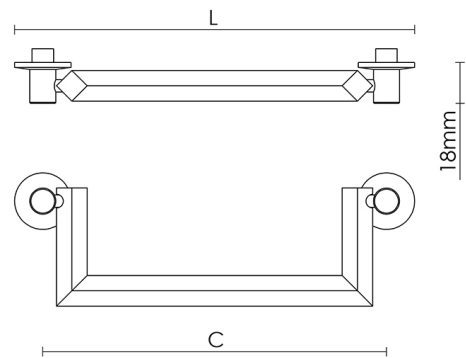

CROFT

Product Code: 5113

Product Name: Regal Pull

Description: Stunning in design and strong in its daily duty, the Regal pull adds a touch of grandeur to any piece of furniture. Available in 2 different sizes.

Sizes	L	C
4"	125mm	102mm
6"	177mm	152mm

Available in all Croft finishes excluding RBMA, TB,