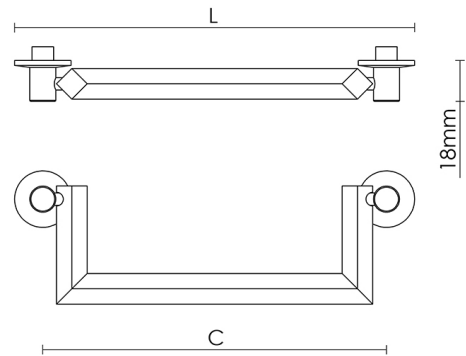

CROFT

Product Code: 5113

Product Name: Regal Pull

Description: Stunning in design and strong in its daily duty, the Regal pull adds a touch of grandeur to any piece of furniture. Available in 2 different sizes.

Sizes	L	C
4"	125mm	102mm
6"	177mm	152mm

Available in all Croft finishes excluding DORB, IBMA, IBUL, MBK, ORB, RBMA, TB,