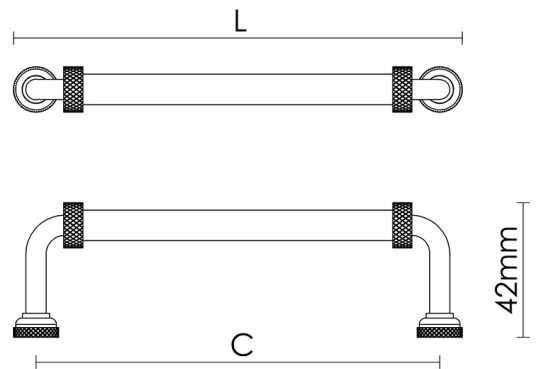

CROFT

Product Code: 5114

Product Name: Drayton Pull

Description: With its knurled detail and long thin bar, the Drayton Pull is an elegant and delicate looking handle, yet as sturdy as the rest of our pulls. Available in 3 different sizes, the Drayton Pull is a beautiful addition any piece of furniture.

Shown here in our Polished Nickel finish.

Product Information

With its knurled detail and long thin bar, the Drayton Pull is an elegant and delicate looking handle, yet as sturdy as the rest of our pulls. Available in 3 different sizes, the Drayton Pull is a beautiful addition any piece of furniture.

Sizes	L	C
4 1/4"	125mm	110mm
5"	144mm	127mm
6"	167mm	152mm

Available in all Croft finishes excluding DORB, IBMA, IBUL, MBK, ORB, RBMA, TB,