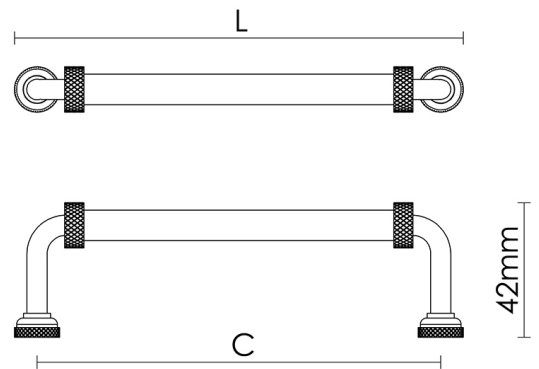

CROFT

Product Code: 5114

Product Name: Drayton Pull

Description: With its knurled detail and long thin bar, the Drayton Pull is an elegant and delicate looking handle, yet as sturdy as the rest of our pulls. Available in 3 different sizes, the Drayton Pull is a beautiful addition any piece of furniture.

Shown here in our Polished Nickel finish.

Product Information

With its knurled detail and long thin bar, the Drayton Pull is an elegant and delicate looking handle, yet as sturdy as the rest of our pulls. Available in 3 different sizes, the Drayton Pull is a beautiful addition any piece of furniture.

Sizes	L	C
4 1/4"	125mm	110mm
5"	144mm	127mm
6"	167mm	152mm

Available in all Croft finishes excluding RBMA, TB,