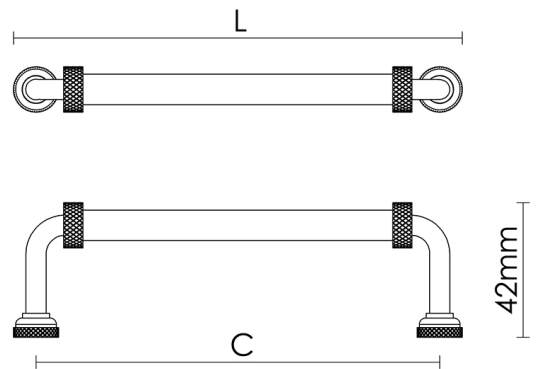

CROFT

Product Code: 5114

Product Name: Drayton Pull

Description: With its knurled detail and long thin bar, the Drayton Pull is an elegant and delicate looking handle, yet as sturdy as the rest of our pulls. Available in 3 different sizes, the Drayton Pull is a beautiful addition any piece of furniture.

Shown here in our Polished Nickel finish.

Product Information

With its knurled detail and long thin bar, the Drayton Pull is an elegant and delicate looking handle, yet as sturdy as the rest of our pulls. Available in 3 different sizes, the Drayton Pull is a beautiful addition any piece of furniture.

Sizes	L	C
4 1/4"	125mm	110mm
5"	144mm	127mm
6"	167mm	152mm

Available in all Croft finishes excluding PGUL, RBMA, TB,