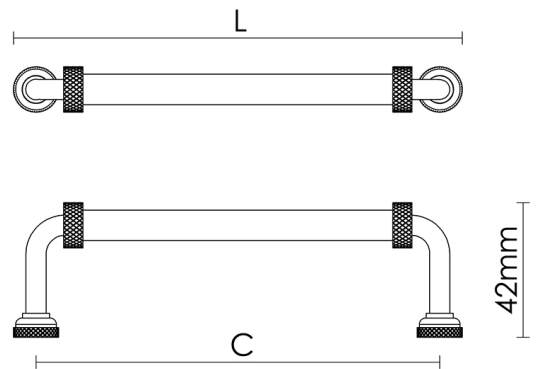

# CROFT

**Product Code:** 5114

**Product Name:** Drayton Pull

**Description:** With its knurled detail and long thin bar, the Drayton Pull is an elegant and delicate looking handle, yet as sturdy as the rest of our pulls. Available in 3 different sizes, the Drayton Pull is a beautiful addition any piece of furniture.

## Product Information

With its knurled detail and long thin bar, the Drayton Pull is an elegant and delicate looking handle, yet as sturdy as the rest of our pulls. Available in 3 different sizes, the Drayton Pull is a beautiful addition any piece of furniture.

Sizes	L	C
4 1/4"	125mm	110mm
5"	144mm	127mm
6"	167mm	152mm

Available in all Croft finishes excluding RBMA, TB,