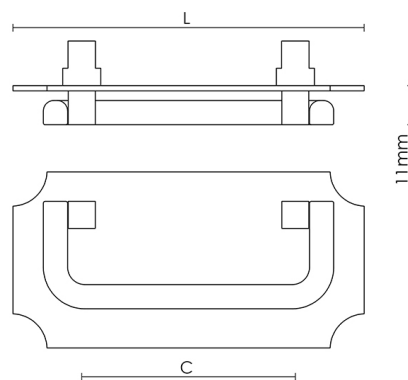

CROFT

Product Code: 5115

Product Name: Hale Pull

Description: Available in two different sizes, the Hale Pull adds an impressive touch of elegance to your home.

Shown here in our Satin Chrome Plate finish.

Product Information

Available in two different sizes, the Hale Pull adds an impressive touch of elegance to your home.

Sizes	L	P	C	Bolt Centres
5115-60	101	11	60	60mm
5115-110	152	11	110	110mm

Available in all Croft finishes excluding RBMA, TB,