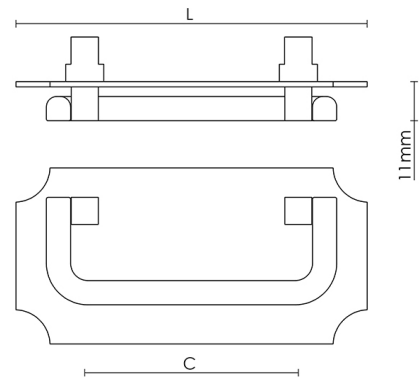

CROFT

Product Code: 5115

Product Name: Hale Pull

Description: Available in two different sizes, the Hale Pull adds an impressive touch of elegance to your home.

Shown here in our Satin Chrome Plate finish.

Product Information

Available in two different sizes, the Hale Pull adds an impressive touch of elegance to your home.

Sizes	L	C
4"	101mm	60mm
6"	152mm	110mm

Available in all Croft finishes excluding PG, PGUL, RBMA, TB,