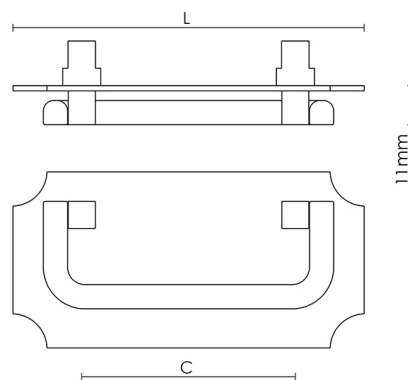

CROFT

Product Code: 5115

Product Name: Hale Pull

Description: Available in two different sizes, the Hale Pull adds an impressive touch of elegance to your home.

Shown here in our Satin Chrome Plate finish.

Product Information

Available in two different sizes, the Hale Pull adds an impressive touch of elegance to your home.

Sizes	L	P	C	Bolt Centres
5115-60	101	11	60	60mm
5115-110	152	11	110	110mm

Available in all Croft finishes excluding DORB, IBMA, IBUL, MBK, ORB, RBMA, TB,