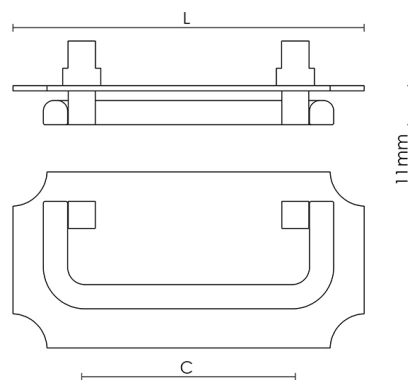

# CROFT

**Product Code:** 5115

**Product Name:** Hale Pull

**Description:** Available in two different sizes, the Hale Pull adds an impressive touch of elegance to your home.

Shown here in our Satin Chrome Plate finish.

## Product Information

Available in two different sizes, the Hale Pull adds an impressive touch of elegance to your home.

Sizes	L	P	C	Bolt Centres
5115-60	101	11	60	60mm
5115-110	152	11	110	110mm

Available in all Croft finishes excluding RBMA, TB,