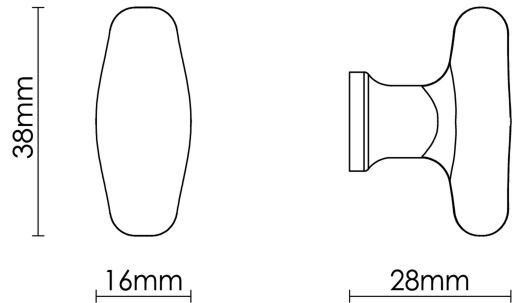

# CROFT

**Product Code:** 7117

**Product Name:** Elegance Cabinet Knob

**Description:** Part of our Elegance collection, the Elegance cabinet knob subtly thickens in the middle forming a unique shape. Simple yet impactful, the Elegance cabinet knob pairs beautifully with the Elegance appliance pull, and cabinet handle.

## Product Information

M5 x 65mm Break off screw

Available in all Croft finishes excluding DORB, IBMA, IBUL, MBK, ORB, RBMA, TB,