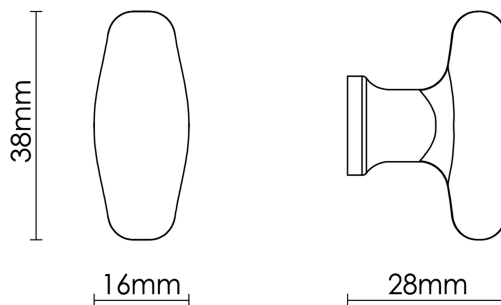

# CROFT

**Product Code:** 7117

**Product Name:** Elegance Cabinet Knob

**Description:** Part of our Elegance collection, the Elegance cabinet knob subtly thickens in the middle forming a unique shape. Simple yet impactful, the Elegance cabinet knob pairs beautifully with the Elegance appliance pull, and cabinet handle.

## Product Information

M5 x 65mm Break off screw

Available in all Croft finishes excluding RBMA, TB,