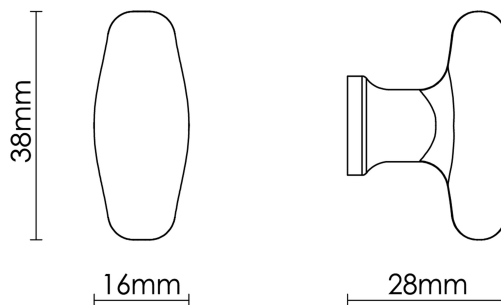

CROFT

Product Code: 7117

Product Name: Elegance Cabinet Knob

Description: Part of our Elegance collection, the Elegance cabinet knob subtly thickens in the middle forming a unique shape. Simple yet impactful, the Elegance cabinet knob pairs beautifully with the Elegance appliance pull, and cabinet handle.

Shown here in our Imitation Bronze Unlacquered finish.

Product Information

M5 x 65mm Break off screw

Available in all Croft finishes excluding RBMA, TB,