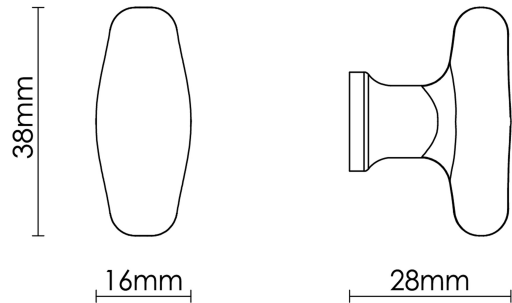

CROFT

Product Code: 7117

Product Name: Elegance Cabinet Knob

Description: Part of our Elegance collection, the Elegance cabinet knob subtly thickens in the middle forming a unique shape. Simple yet impactful, the Elegance cabinet knob pairs beautifully with the Elegance appliance pull, and cabinet handle.

Shown here in our Imitation Bronze Unlacquered finish.

Product Information

M5 x 65mm Break off screw

Available in all Croft finishes excluding RBMA, TB,