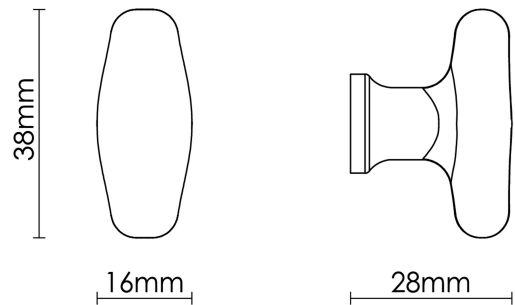

CROFT

Product Code: 7117

Product Name: Elegance Cabinet Knob

Description: Part of our Elegance collection, the Elegance cabinet knob subtly thickens in the middle forming a unique shape. Simple yet impactful, the Elegance cabinet knob pairs beautifully with the Elegance appliance pull, and cabinet handle.

Shown here in our Imitation Bronze Unlacquered finish.

Product Information

M5 x 65mm Break off screw

Available in all Croft finishes excluding PGUL, RBMA, TB,