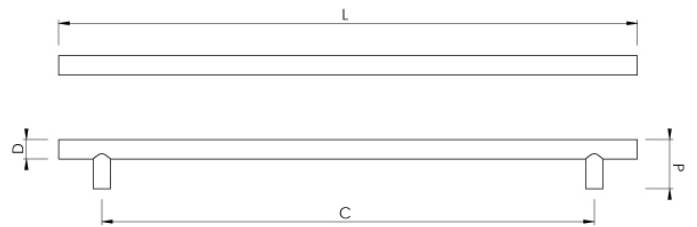

CROFT

Product Code: 185

Product Name: Round Appliance Pull

Description: Never underestimate the impact of simplicity. The Round appliance pull is available in a 457mm or 610mm c/c sizes.

Shown here in our Smoked Brass finish.

Product Information

Our 185 Appliance pulls are supplied with M8 fixing bolts

Sizes	L	D	P	C	Bolt Centres
185-457	537	18	46		457mm
185-610	690	18	46		610mm

Available in all Croft finishes excluding DAB, DAN, DORB, RBMA, TB,