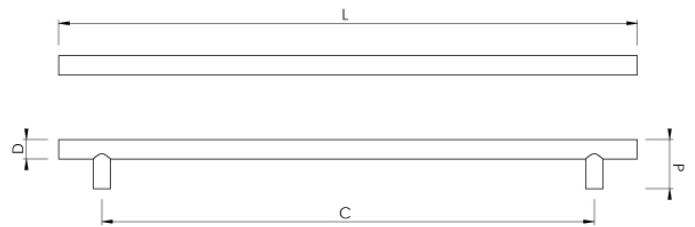

CROFT

Product Code: 185

Product Name: Round Appliance Pull

Description: Never underestimate the impact of simplicity. The Round appliance pull is available in a 457mm or 610mm c/c sizes.

Shown here in our Smoked Brass finish.

Product Information

Our 185 Appliance pulls are supplied with M8 fixing bolts

Sizes	L	D	P	C	Bolt Centres
185-457	537	18	46		457mm
185-610	690	18	46		610mm

Available in all Croft finishes excluding DAB, DAN, DORB, IBMA, IBUL, MBK, ORB, PBUL, RBMA, TB, ZB, CN, DCN,