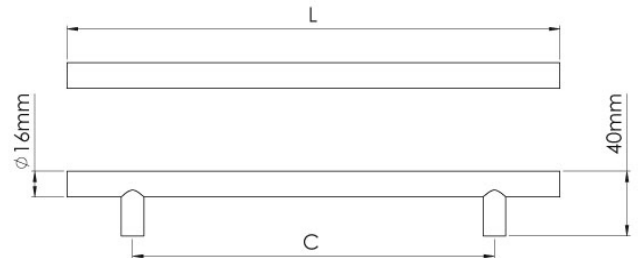

CROFT

Product Code: 185

Product Name: Round Appliance Pull

Description: Never underestimate the impact of simplicity. The Round appliance pull is beautifully cylindrical, smooth to the touch and a treat to any door it's added to. Paired beautifully with our our Round cabinet handle.

Shown here in our Polished Brass Unlacquered finish.

Product Information

Supplied with 2 No - M6 x 50mm Break off Screw

Sizes	L	C
10"	254mm	192mm
12"	305mm	224mm
14"	356mm	256mm

Available in all Croft finishes excluding PG, PGUL, RBMA, TB,