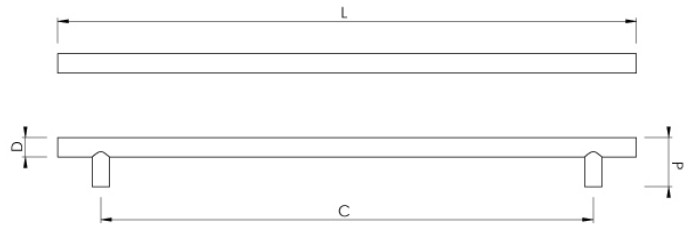

CROFT

Product Code: 185

Product Name: Round Appliance Pull

Description: Never underestimate the impact of simplicity. The Round appliance pull is available in a 305mm or 457mm c/c sizes.

Shown here in our Smoked Brass finish.

Product Information

Our 185 Appliance pulls are supplied with M8 fixing bolts

Sizes	L	D	P	C	Bolt Centres
185-305	385	18	46		305mm
185-457	537	18	46		457mm

Available in all Croft finishes excluding DAB, DAN, DORB, IBMA, IBUL, MBK, ORB, PBUL, RBMA, TB, ZB, CN, DCN,