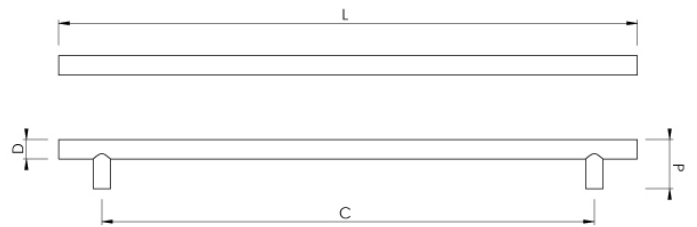

CROFT

Product Code: 185

Product Name: Round Appliance Pull

Description: Never underestimate the impact of simplicity. The Round appliance pull is available in a 305mm or 457mm c/c sizes.

Shown here in our Smoked Brass finish.

Product Information

Our 185 Appliance pulls are supplied with M8 fixing bolts

Sizes	L	D	P	C	Bolt Centres
185-305	385	18	46		457mm
185-457	537	18	46		305mm

Available in all Croft finishes excluding DAB, DAN, DORB, IBMA, IBUL, MBK, ORB, PBUL, RBMA, TB, ZB, CN, DCN,