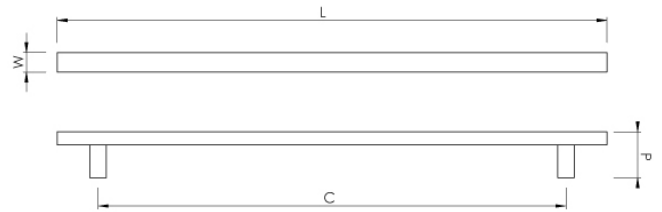

# CROFT

**Product Code:** 186

**Product Name:** Quartet Appliance Pull

**Description:** Never underestimate the impact of simplicity. The Quartet appliance pull is available in 2 sizes and pairs with our quartet cabinet handles and knob.

## Product Information

The 186 Appliance Pull is available 457 or 610mm c/c, supplied with M8 fixing bolts.

Sizes	L	W	P	C	Bolt Centres
186-457	537	19	45		457mm
186-610	690	19	45		610mm

Available in all Croft finishes excluding DAB, DAN, DORB, RBMA, TB,