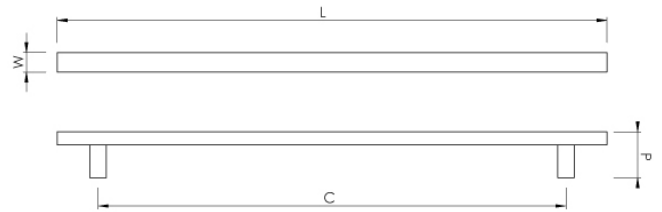

CROFT

Product Code: 186

Product Name: Quartet Appliance Pull

Description: Never underestimate the impact of simplicity. The Quartet appliance pull is available in 2 sizes and pairs with our quartet cabinet handles and knob.

Shown here in our Smoked Brass finish.

Product Information

The 186 Appliance Pull is available 305 or 457mm c/c, supplied with M8 fixing bolts.

Sizes	L	W	P	C	Bolt Centres
186-305	385mm	19mm	45mm		305mm
186-457	537mm	19mm	45mm		457mm