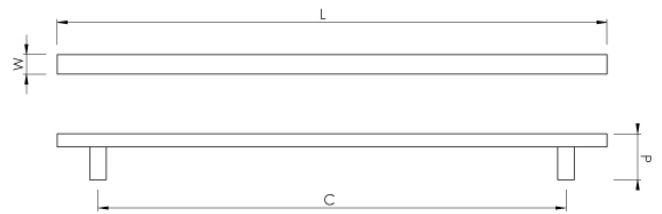

# CROFT

**Product Code:** 186

**Product Name:** Quartet Appliance Pull

**Description:** Never underestimate the impact of simplicity. The Quartet appliance pull is available in 2 sizes and pairs with our quartet cabinet handles and knob.

## Product Information

The 186 Appliance Pull is available 457 or 610mm c/c, supplied with M8 fixing bolts.

Sizes	L	W	P	C	Bolt Centres
186-457	537	19	45		457mm
186-610	690	19	45		610mm

Available in all Croft finishes excluding DAB, DAN, DORB, RBMA, TB,