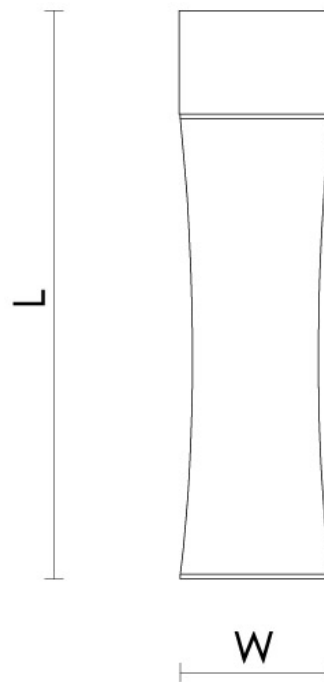

CROFT

Product Code: 1864

Product Name: Roka Pedestal Door Stop

Description: Smooth to touch yet durable and sturdy in use. The Roka door stop will suit any room and works perfectly with the Roka cabinet handle and knob.

Shown here in our Pearl Nickel finish.

Product Information

Supplied with a 8 x 11/4" flat head wood screw and threaded insert for fixing

Sizes	L	W
2.5"	64mm	16mm
3"	76mm	16mm
4"	102mm	16mm

Available in all Croft finishes excluding RBMA, TB,