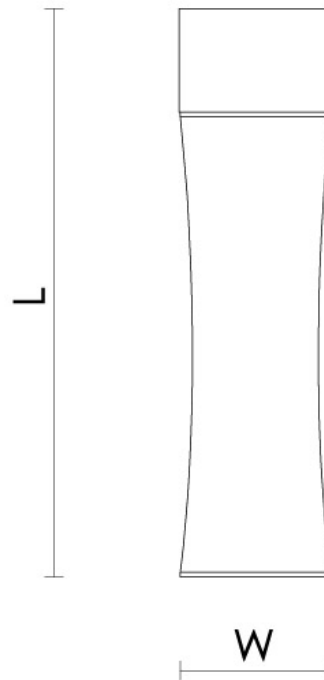

CROFT

Product Code: 1864

Product Name: Roka Pedestal Door Stop

Description: Smooth to touch yet durable and sturdy in use. The Roka door stop will suit any room and works perfectly with the Roka cabinet handle and knob.

Shown here in our Pearl Nickel finish.

Product Information

Supplied with a 8 x 11/4" flat head wood screw and threaded insert for fixing

Sizes	L	W
2.5"	64mm	16mm
3"	76mm	16mm
4"	102mm	16mm

Available in all Croft finishes excluding RBMA, TB,