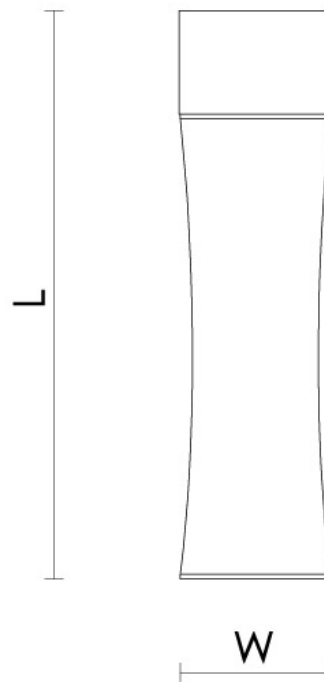

CROFT

Product Code: 1864

Product Name: Roka Pedestal Door Stop

Description: Smooth to touch yet durable and sturdy in use. The Roka door stop will suit any room and works perfectly with the Roka cabinet handle and knob.

Shown here in our Pearl Nickel finish.

Product Information

Supplied with a 8 x 11/4" flat head wood screw and threaded insert for fixing

Sizes	L	W
2.5"	64mm	16mm
3"	76mm	16mm
4"	102mm	16mm

Available in all Croft finishes excluding DORB, IBMA, IBUL, MBK, ORB, RBMA, TB,