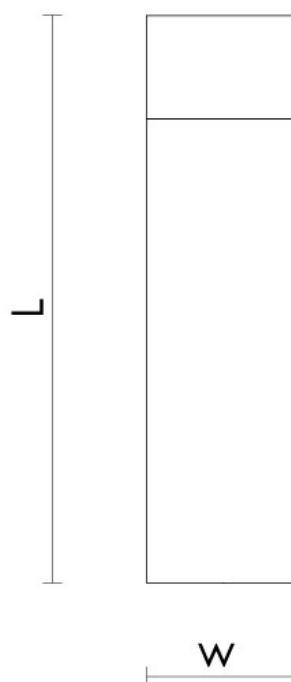

CROFT

Product Code: 1865

Product Name: Round Pedestal Door Stop

Description: The round pedestal door stop is minimalistic with clean lines and a smooth touch, yet solid in use.

Shown here in our Polished Chrome finish.

Product Information

Supplied with a 8 x 11/4" flat head wood screw and threaded insert for fixing.

Sizes	L	W
2.5"	64mm	16mm
3"	76mm	16mm
4"	102mm	16mm

Available in all Croft finishes excluding DORB, IBMA, IBUL, MBK, ORB, RBMA, TB,