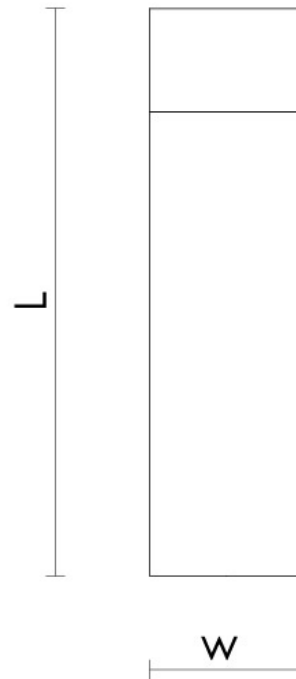

CROFT

Product Code: 1865

Product Name: Round Pedestal Door Stop

Description: The round pedestal door stop is minimalistic with clean lines and a smooth touch, yet solid in use.

Shown here in our Polished Chrome finish.

Product Information

Supplied with a 8 x 11/4" flat head wood screw and threaded insert for fixing.

Sizes	L	W
2.5"	64mm	16mm
3"	76mm	16mm
4"	102mm	16mm

Available in all Croft finishes excluding RBMA, TB,