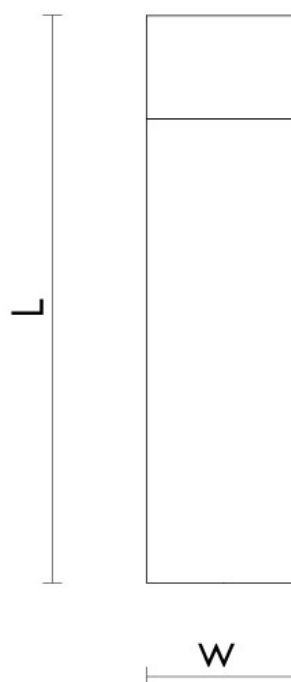

# CROFT

**Product Code:** 1865

**Product Name:** Round Pedestal Door Stop

**Description:** The round pedestal door stop is minimalistic with clean lines and a smooth touch, yet solid in use.

Shown here in our Polished Chrome finish.

## Product Information

Supplied with a 8 x 11/4" flat head wood screw and threaded insert for fixing.

Sizes	L	W
2.5"	64mm	16mm
3"	76mm	16mm
4"	102mm	16mm

Available in all Croft finishes excluding RBMA, TB,