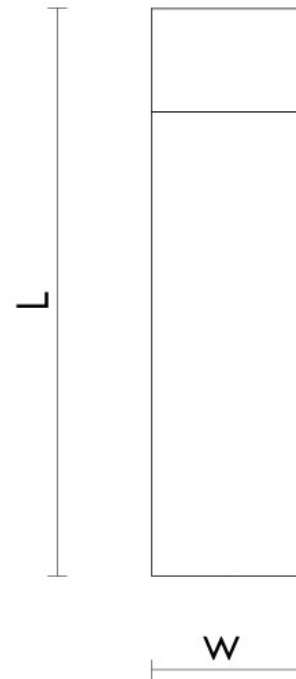

CROFT

Product Code: 1865

Product Name: Round Pedestal Door Stop

Description: The round pedestal door stop is minimalistic with clean lines and a smooth touch, yet solid in use.

Shown here in our Polished Chrome finish.

Product Information

Supplied with a 8 x 11/4" flat head wood screw and threaded insert for fixing.

| Sizes | L | W |
|-------|-------|------|
| 2.5" | 64mm | 16mm |
| 3" | 76mm | 16mm |
| 4" | 102mm | 16mm |