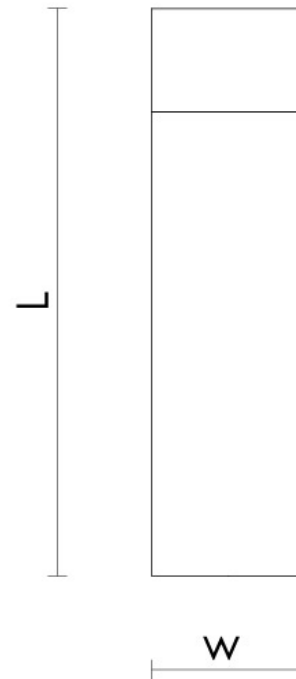

CROFT

Product Code: 1865

Product Name: Round Pedestal Door Stop

Description: The round pedestal door stop is minimalistic with clean lines and a smooth touch, yet solid in use.

Shown here in our Polished Chrome finish.

Product Information

Supplied with a 8 x 11/4" flat head wood screw and threaded insert for fixing.

Sizes	L	W
2.5"	64mm	16mm
3"	76mm	16mm
4"	102mm	16mm

Available in all Croft finishes excluding RBMA, TB,