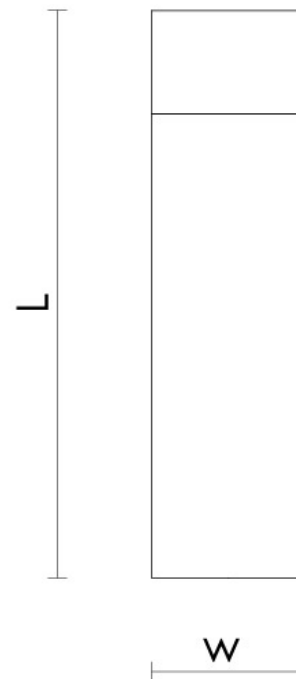

CROFT

Product Code: 1865

Product Name: Round Pedestal Door Stop

Description: The round pedestal door stop is minimalistic with clean lines and a smooth touch, yet solid in use.

Shown here in our Polished Chrome finish.

Product Information

Supplied with a 8 x 11/4" flat head wood screw and threaded insert for fixing.

Sizes	L	W
2.5"	64mm	16mm
3"	76mm	16mm
4"	102mm	16mm

Available in all Croft finishes excluding RBMA, TB,