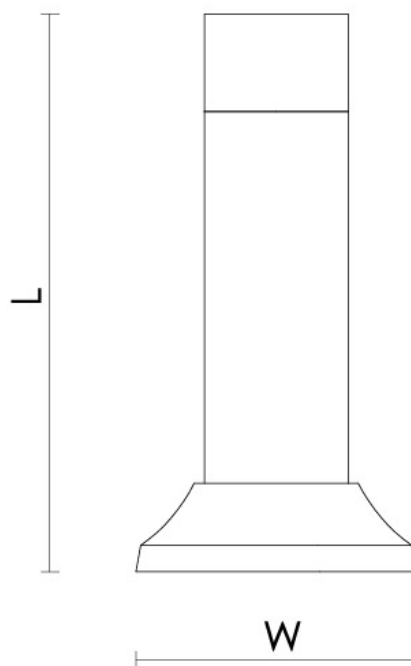

CROFT

Product Code: 1866

Product Name: Round Pedestal Door Stop with Swept Rose

Description: A beautifully simple and minimalistic door stop on an impeccably crafted rose to add elegance to any room.

Shown here in our Pearl Nickel finish.

Product Information

Supplied with a 8 x 11/4" flat head wood screw and threaded insert for fixing.

Sizes	L	W
2.5"	67mm	16mm
3"	79mm	16mm
4"	105mm	16mm

Available in all Croft finishes excluding RBMA, TB,