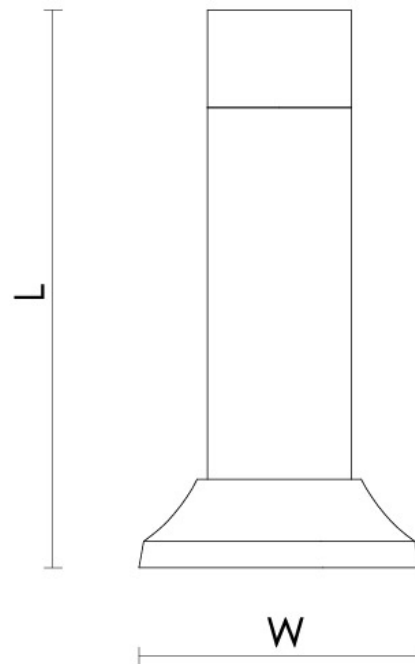

Sizes	L	W
2.5"	67mm	32mm
3"	79mm	32mm
4"	105mm	32mm

Available in all Croft finishes excluding RBMA, TB,