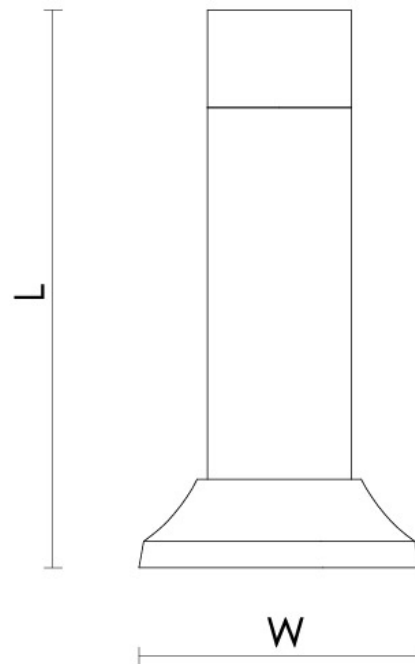

CROFT

Product Code: 1866

Product Name: Round Pedestal Door Stop with Swept Rose

Description: A beautifully simple and minimalistic door stop on an impeccably crafted rose to add elegance to any room.

Shown here in our Pearl Nickel finish.

Product Information

Supplied with a 8 x 11/4" flat head wood screw and threaded insert for fixing.

Sizes	L	W
2.5"	67mm	32mm
3"	79mm	32mm
4"	105mm	32mm

Available in all Croft finishes excluding RBMA, TB,