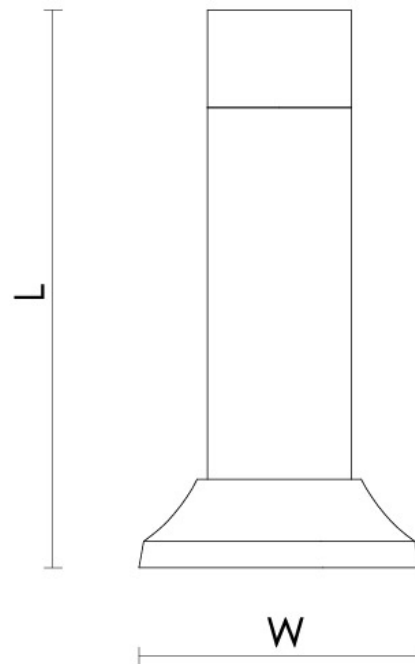

CROFT

Product Code: 1866

Product Name: Round Pedestal Door Stop with Swept Rose

Description: A beautifully simple and minimalistic door stop on an impeccably crafted rose to add elegance to any room.

Shown here in our Pearl Nickel finish.

### Product Information

Supplied with a 8 x 1 1/4" flat head wood screw and threaded insert for fixing.

| Sizes | L     | W    |
|-------|-------|------|
| 2.5"  | 67mm  | 32mm |
| 3"    | 79mm  | 32mm |
| 4"    | 105mm | 32mm |