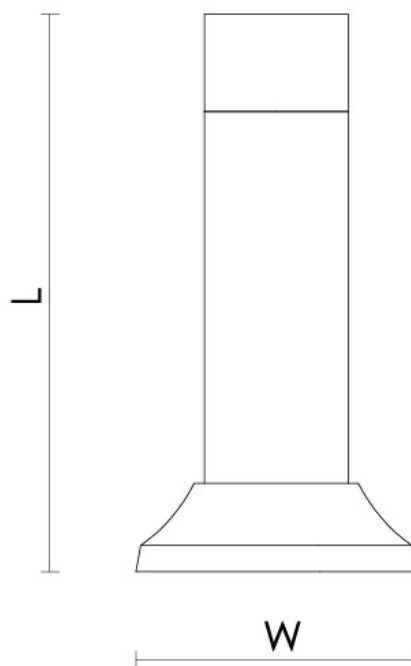

CROFT

Product Code: 1866

Product Name: Round Pedestal Door Stop with Swept Rose

Description: A beautifully simple and minimalistic door stop on an impeccably crafted rose to add elegance to any room.

Shown here in our Pearl Nickel finish.

Product Information

Supplied with a 8 x 11/4" flat head wood screw and threaded insert for fixing.

| Sizes | L | W |
|-------|-------|------|
| 2.5" | 67mm | 32mm |
| 3" | 79mm | 32mm |
| 4" | 105mm | 32mm |