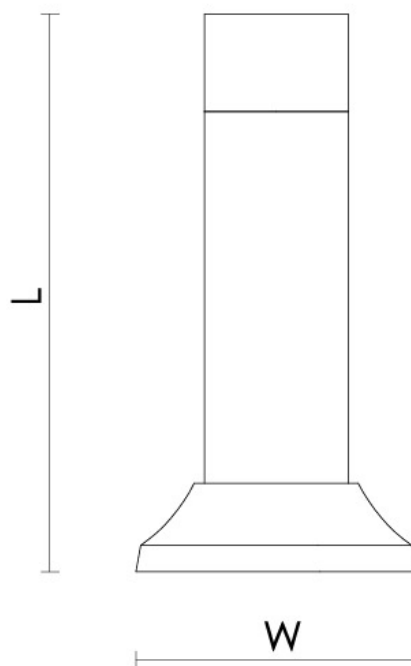

# CROFT

**Product Code:** 1866

**Product Name:** Round Pedestal Door Stop with Swept Rose

**Description:** A beautifully simple and minimalistic door stop on an impeccably crafted rose to add elegance to any room.

## Product Information

Supplied with a 8 x 11/4" flat head wood screw and threaded insert for fixing.

Sizes	L	W
2.5"	67mm	16mm
3"	79mm	16mm
4"	105mm	16mm

Available in all Croft finishes excluding RBMA, TB,