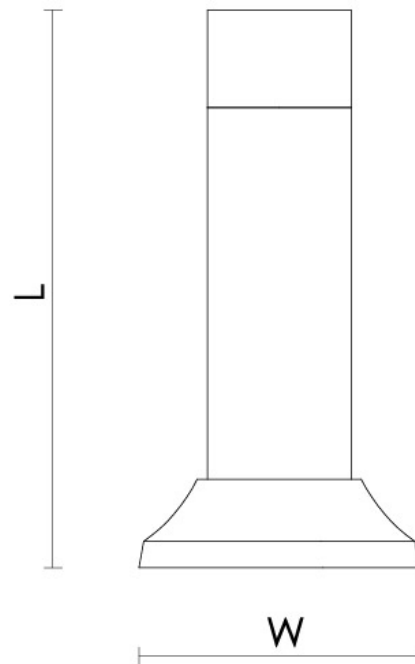

CROFT

Product Code: 1866

Product Name: Round Pedestal Door Stop with Swept Rose

Description: A beautifully simple and minimalistic door stop on an impeccably crafted rose to add elegance to any room.

Shown here in our Pearl Nickel finish.

### Product Information

Supplied with a 8 x 1 1/4" flat head wood screw and threaded insert for fixing.

Sizes	L	W
2.5"	67mm	16mm
3"	79mm	16mm
4"	105mm	16mm

Available in all Croft finishes excluding PGUL, RBMA, TB,