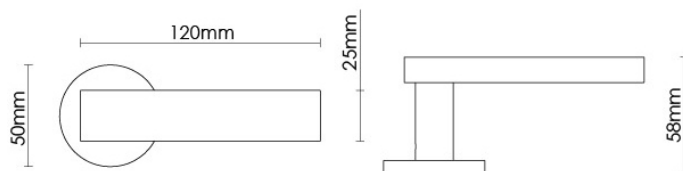

CROFT

Product Code: C300

Product Name: Croc Lever Handle

Description: With its deep grooves outlining each scale, the Croc lever handle is bold in design and would suit both modern and period interiors.

Shown here in our Light Antique Brass finish.

Product Information

Supplied with sub rose, spindle, and fixing screws.

Accompanying sub rose has the option to fit with 4 wood screws or 2 male/female bolt fixings to suit 38mm bolt centres. Supplied with a tightening key.

Sizes

120mm

Available in all Croft finishes excluding AGD, AB, DAB, DAN, DBMA, DORB, IBMA, MBK, ORB, PRL, PB, PBUL, CP, PN, RBMA, SB, SBUL, SC, TB, ZB,