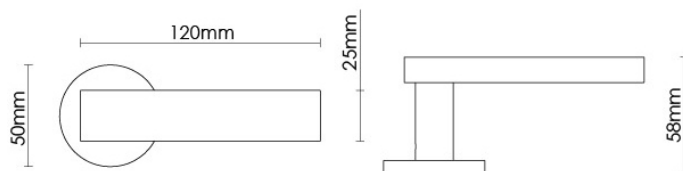

# CROFT

**Product Code:** C300

**Product Name:** Croc Lever Handle

**Description:** With its deep grooves outlining each scale, the Croc lever handle is bold in design and would suit both modern and period interiors.

## Product Information

Supplied with sub rose, spindle, and fixing screws.

Accompanying sub rose has the option to fit with 4 wood screws or 2 male/female bolt fixings to suit 38mm bolt centres. Supplied with a tightening key.

## Sizes

120mm

Available in all Croft finishes excluding AGD, AB, DAB, DAN, DBMA, DORB, IBMA, MBK, ORB, PRL, PB, PBUL, CP, PN, RBMA, SB, SBUL, SC, TB, ZB,