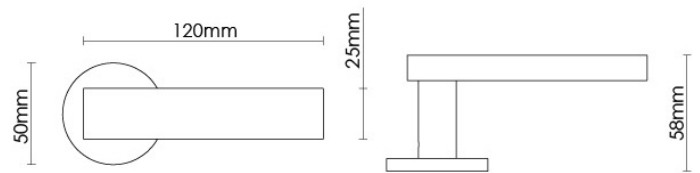

CROFT

Product Code: C300

Product Name: Croc Lever Handle

Description: With its deep grooves outlining each scale, the Croc lever handle is bold in design and would suit both modern and period interiors.

Shown here in our Light Antique Brass finish.

Product Information

Supplied with sub rose, spindle, and fixing screws.

Accompanying sub rose has the option to fit with 4 wood screws or 2 male/female bolt fixings to suit 38mm bolt centres. Supplied with a tightening key.

Sizes

120mm

Available in all Croft finishes excluding AGD, AB, DAB, DAN, DBMA, DORB, IBMA, MBK, ORB, PRL, PB, PBUL, CP, PN, RBMA, SB, SBUL, SC, TB, ZB,