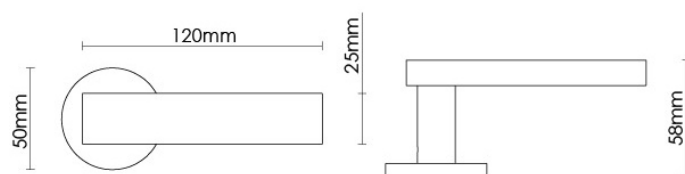

# CROFT

**Product Code:** C300

**Product Name:** Croc Lever Handle

**Description:** With its deep grooves outlining each scale, the Croc lever handle is bold in design and would suit both modern and period interiors.

## Product Information

Supplied with sub rose, spindle, and fixing screws.

Accompanying sub rose has the option to fit with 4 wood screws or 2 male/female bolt fixings to suit 38mm bolt centres. Supplied with a tightening key.

## Sizes

120mm

Available in all Croft finishes excluding AGD, AB, DAB, DAN, DBMA, DORB, IBMA, MBK, ORB, PRL, PB, PBUL, CP, PN, RBMA, SB, SBUL, SC, TB, ZB,