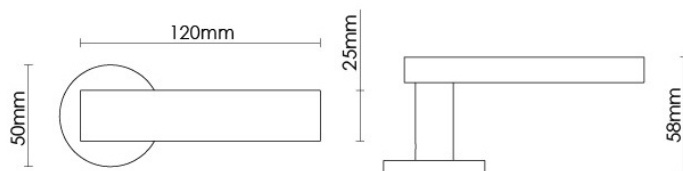

CROFT

Product Code: C300

Product Name: Croc Lever Handle

Description: With its deep grooves outlining each scale, the Croc lever handle is bold in design and would suit both modern and period interiors.

Shown here in our Light Antique Brass finish.

Product Information

Supplied with sub rose, spindle, and fixing screws.

Accompanying sub rose has the option to fit with 4 wood screws or 2 male/female bolt fixings to suit 38mm bolt centres. Supplied with a tightening key.

Sizes

120mm

Available in all Croft finishes excluding AGD, AB, DAB, DAN, DBMA, DORB, IBMA, IBUL, MBK, ORB, PRL, PB, PBUL, CP, PN, RBMA, SB, SBUL, SC, TB, ZB, DEB, EB, CN, DCN,