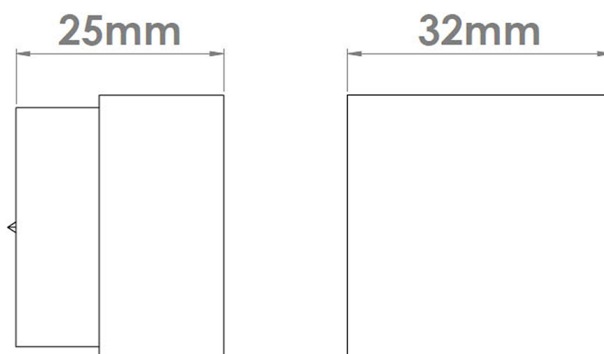

CROFT

Product Code: C301

Product Name: Croc Cabinet Knob

Description: With its deep grooves outlining each scale, the Croc cabinet knob is bold in design and would suit both modern and period interiors.

Shown here in our Autumn Bronze finish.

Product Information

Supplied with a M5 x 65mm break off screw

Sizes

1.1/4" / 32mm

Available in all Croft finishes excluding AGD, AB, DAB, DAN, DBMA, DORB, IBMA, MBK, ORB, PRL, PB, PBUL, CP, PN, RBMA, SB, SBUL, SC, TB, ZB,