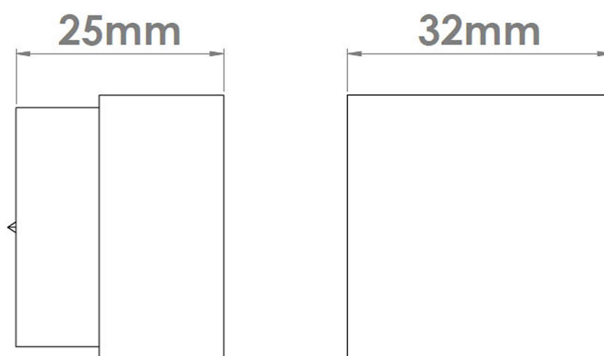

CROFT

Product Code: C301

Product Name: Croc Cabinet Knob

Description: With its deep grooves outlining each scale, the Croc cabinet knob is bold in design and would suit both modern and period interiors.

Shown here in our Autumn Bronze finish.

Product Information

Supplied with a M5 x 65mm break off screw

Sizes

1.1/4" / 32mm

Available in all Croft finishes excluding AGD, AB, DAB, DAN, DBMA, DORB, IBMA, IBUL, MBK, ORB, PRL, PB, PBUL, CP, PN, RBMA, SB, SBUL, SC, TB, ZB, DEB, EB, CN, DCN,