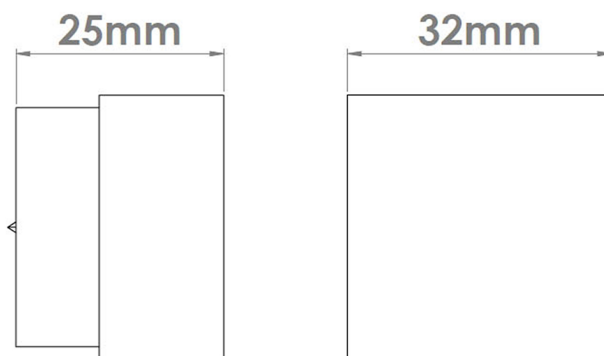

Sizes

1.1/4" / 32mm

Available in all Croft finishes excluding AGD, AB, DAB, DAN, DBMA, DORB, IBMA, MBK, ORB, PRL, PB, PBUL, CP, PN, RBMA, SB, SBUL, SC, TB, ZB,