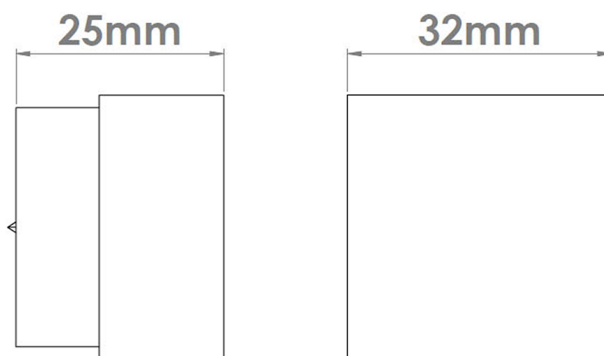

CROFT

Product Code: C301

Product Name: Croc Cabinet Knob

Description: With its deep grooves outlining each scale, the Croc cabinet knob is bold in design and would suit both modern and period interiors.

Shown here in our Autumn Bronze finish.

Product Information

Supplied with a M5 x 65mm break off screw

Sizes

1.1/4" / 32mm

Available in all Croft finishes excluding AGD, AB, DAB, DAN, DBMA, DORB, IBMA, MBK, ORB, PRL, PB, PBUL, CP, PN, RBMA, SB, SBUL, SC, TB, ZB,