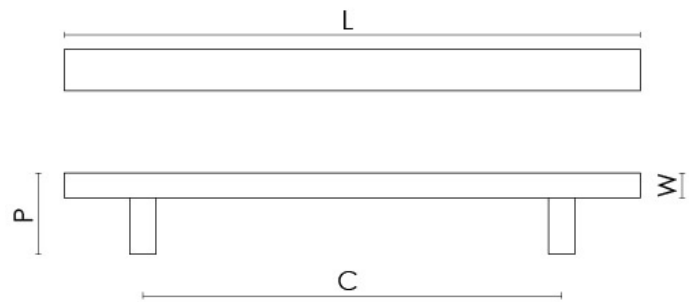

CROFT

Product Code: C302

Product Name: Croc Cabinet Handle

Description: With its deep grooves outlining each scale, the Croc cabinet handle is bold in design and would suit both modern and period interiors.

Shown here in our Midnight Carbon finish.

Product Information

Supplied with 2 No M4 x 50mm break off screws

Sizes	L	W	P	C
6" / 152mm	152mm	16mm	30mm	128mm

Available in all Croft finishes excluding AGD, AB, DAB, DAN, DBMA, DORB, IBMA, IBUL, MBK, ORB, PRL, PB, PBUL, CP, PN, RBMA, SB, SBUL, SC, TB, ZB, DEB, EB, CN, DCN,