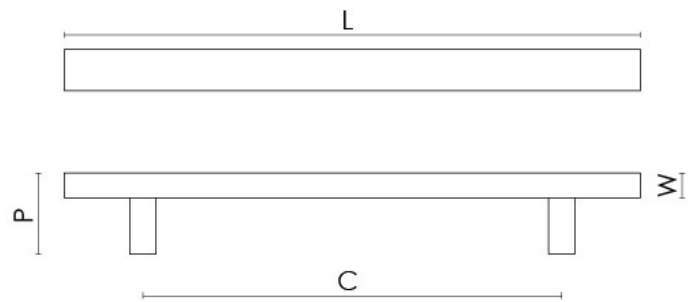

CROFT

Product Code: C302

Product Name: Croc Cabinet Handle

Description: With its deep grooves outlining each scale, the Croc cabinet handle is bold in design and would suit both modern and period interiors.

Shown here in our Imitation Bronze Unlacquered finish.

Product Information

Supplied with 2 No M4 x 50mm break off screws

Sizes	L	W	P	C
6" / 152mm	152mm	16mm	30mm	128mm

Available in all Croft finishes excluding AGD, AB, DAB, DAN, DBMA, DORB, IBMA, MBK, ORB, PRL, PB, PBUL, CP, PN, RBMA, SB, SBUL, SC, TB, ZB,