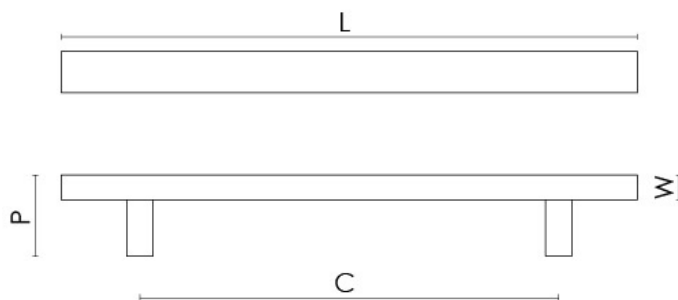

CROFT

Product Code: C302

Product Name: Croc Cabinet Handle

Description: With its deep grooves outlining each scale, the Croc cabinet handle is bold in design and would suit both modern and period interiors.

Shown here in our Imitation Bronze Unlacquered finish.

Product Information

Supplied with 2 No M4 x 50mm break off screws

Sizes	L	W	P	C
6" / 152mm	152mm	16mm	30mm	128mm

Available in all Croft finishes excluding AGD, AB, DAB, DAN, DBMA, DORB, IBMA, MBK, ORB, PRL, PB, PBUL, CP, PN, RBMA, SB, SBUL, SC, TB, ZB,