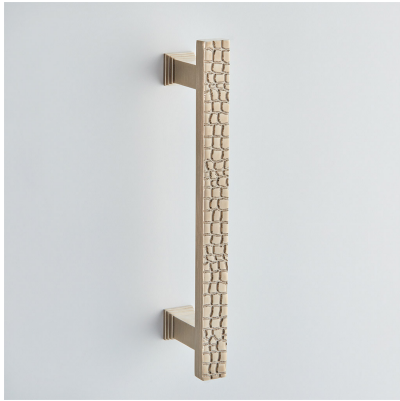

# CROFT

**Product Code:** C303

**Product Name:** Croc Pull Handle

**Description:** With its deep grooves outlining each scale, the Croc pull handle is bold in design and would suit both modern and period interiors.

Shown here in our Satin Nickel finish.

## Product Information

Supplied with 2 - M10 x 70mm fixing screws

Sizes	L	W	P	C
9" / 229mm	229	20	50	179

Available in all Croft finishes excluding AGD, AB, DAB, DAN, DBMA, DORB, IBMA, MBK, ORB, PRL, PB, PBUL, CP, PN, RBMA, SB, SBUL, SC, TB, ZB,