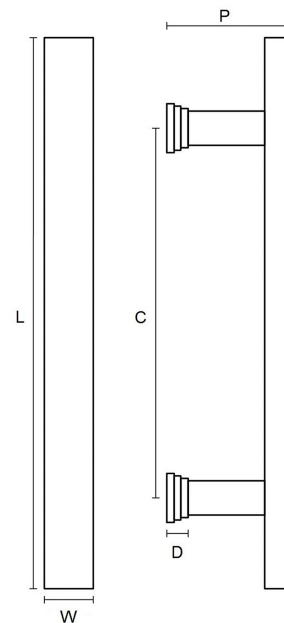

# CROFT

**Product Code:** C303

**Product Name:** Croc Pull Handle

**Description:** With its deep grooves outlining each scale, the Croc pull handle is bold in design and would suit both modern and period interiors.

## Product Information

Supplied with 2 - M10 x 70mm fixing screws

Sizes	L	W	P	C
9" / 229mm	229	20	50	179

Available in all Croft finishes excluding AGD, AB, DAB, DAN, DBMA, DORB, IBMA, MBK, ORB, PRL, PB, PBUL, CP, PN, RBMA, SB, SBUL, SC, TB, ZB,