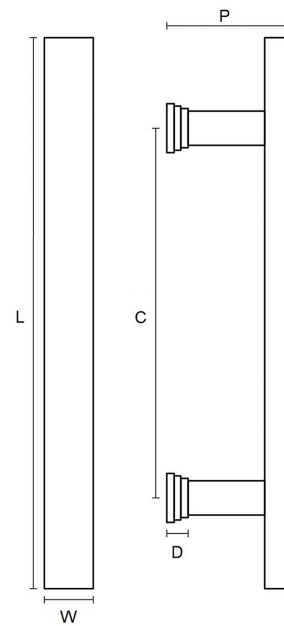

# CROFT

**Product Code:** C303

**Product Name:** Croc Pull Handle

**Description:** With its deep grooves outlining each scale, the Croc pull handle is bold in design and would suit both modern and period interiors.

## Product Information

Supplied with 2 - M10 x 70mm fixing screws

Sizes	L	W	P	C
9" / 229mm	229	20	50	179

Available in all Croft finishes excluding AGD, AB, DAB, DAN, DBMA, DORB, IBMA, MBK, ORB, PRL, PB, PBUL, CP, PN, RBMA, SB, SBUL, SC, TB, ZB,