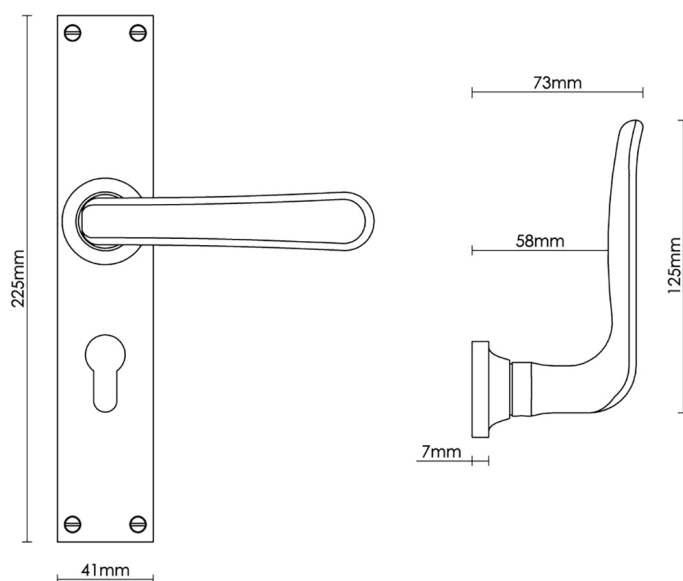

# CROFT

**Product Code:** 2112E

**Product Name:** Garde Multipoint Door Handle

**Description:** Also available for a variety of functions including latch, with a standard keyhole, and for a bathroom door.

## Product Information

- 92mm euro profile centres, other centres can be made to special order.
- Unsprung
- Bolt fix (204mm centres) or face fix.

Available in all Croft finishes excluding DORB, IBMA, IBUL, MBK, ORB, RBMA, TB,