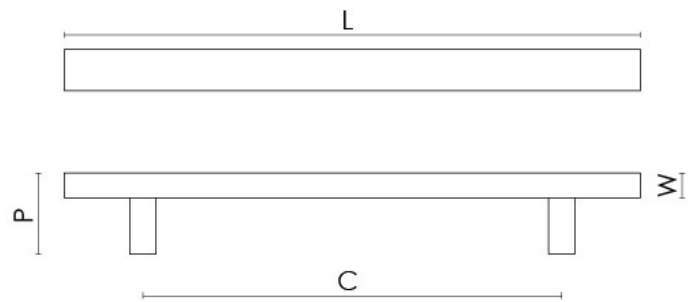

Sizes	L	W	P	C
6" / 152mm	152mm	16mm	30mm	128mm

Available in all Croft finishes excluding AGD, AB, DAB, DAN, DBMA, DORB, IBMA, MBK, ORB, PRL, PB, PBUL, CP, PN, RBMA, SB, SBUL, SC, TB, ZB,