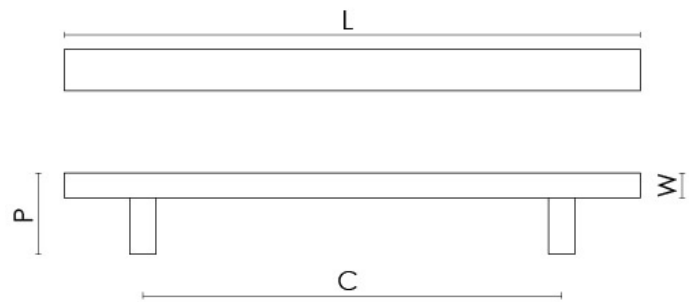

# CROFT

**Product Code:** L302

**Product Name:** Lunar Cabinet Handle

**Description:** The Lunar cabinet handles surface is made up of hundreds of cavities creating a cratered effect, similar to the surface of the moon. Tactile and durable, the Lunar cabinet handle guarantees to be the focal point of any door.

## Product Information

Supplied with 2 No M4 x 50mm break off screws

Sizes	L	W	P	C
6" / 152mm	152mm	16mm	30mm	128mm

Available in all Croft finishes excluding AGD, AB, DAB, DAN, DBMA, DORB, IBMA, IBUL, MBK, ORB, PRL, PB, PBUL, CP, PN, RBMA, SB, SBUL, SC, TB, ZB, DEB, EB, CN, DCN,