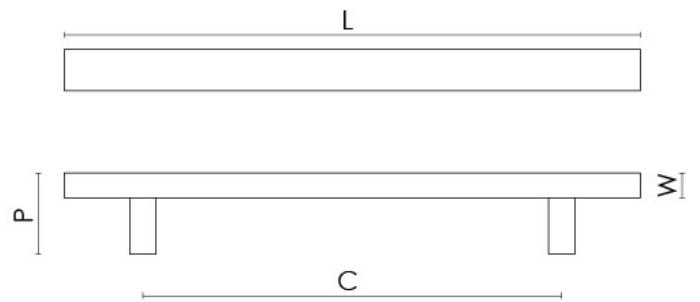

CROFT

Product Code: L302

Product Name: Lunar Cabinet Handle

Description: The Lunar cabinet handles surface is made up of hundreds of cavities creating a cratered effect, similar to the surface of the moon. Tactile and durable, the Lunar cabinet handle guarantees to be the focal point of any door.

Shown here in our Autumn Bronze finish.

Product Information

Supplied with 2 No M4 x 50mm break off screws

Sizes	L	W	P	C
6" / 152mm	152mm	16mm	30mm	128mm

Available in all Croft finishes excluding AGD, AB, DAB, DAN, DBMA, DORB, IBMA, MBK, ORB, PRL, PB, PBUL, CP, PN, RBMA, SB, SBUL, SC, TB, ZB,