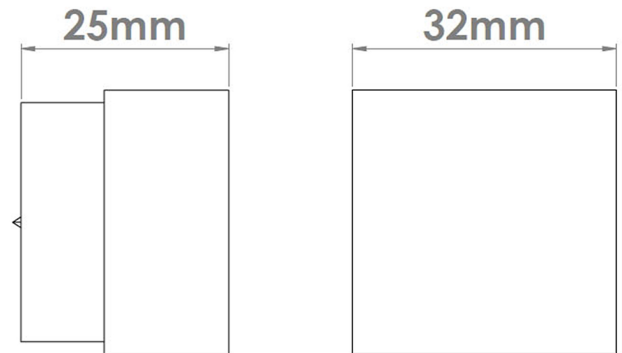

CROFT

Product Code: L301

Product Name: Lunar Cabinet Knob

Description: The Lunar cabinet knobs surface is made up of hundreds of cavities creating a cratered effect, similar to the surface of the moon. Tactile and durable, the Lunar cabinet knob guarantees to be the focal point of any door.

Shown here in our SMK finish.

Product Information

Supplied with a M5 x 65mm break off screw.

Sizes

1.1/4" / 32mm

Available in all Croft finishes excluding AGD, AB, DAB, DAN, DBMA, DORB, IBMA, IBUL, MBK, ORB, PRL, PB, PBUL, CP, PN, RBMA, SB, SBUL, SC, TB, DEB, EB, CN, DCN,