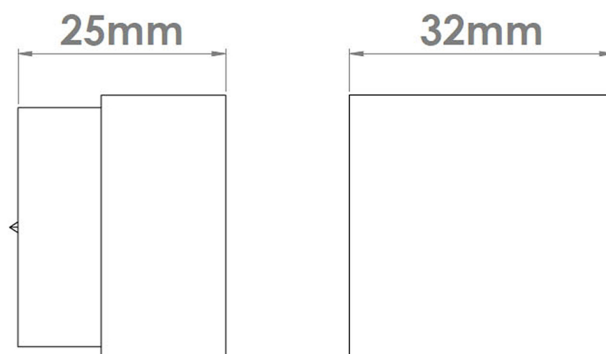

# CROFT

**Product Code:** L301

**Product Name:** Lunar Cabinet Knob

**Description:** The Lunar cabinet knobs surface is made up of hundreds of cavities creating a cratered effect, similar to the surface of the moon. Tactile and durable, the Lunar cabinet knob guarantees to be the focal point of any door.

## Product Information

Supplied with a M5 x 65mm break off screw.

## Sizes

1.1/4" / 32mm

Available in all Croft finishes excluding AGD, AB, DAB, DAN, DBMA, DORB, IBMA, MBK, ORB, PRL, PB, PBUL, CP, PN, RBMA, SB, SBUL, SC, TB,