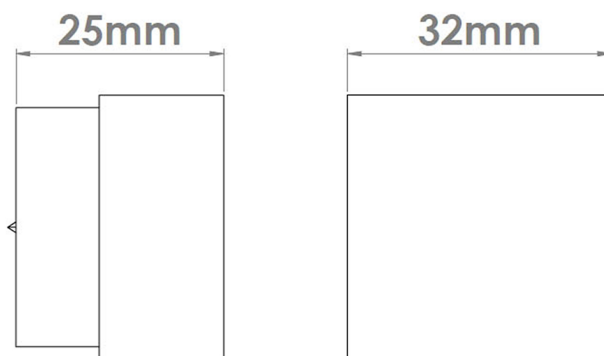

CROFT

Product Code: L301

Product Name: Lunar Cabinet Knob

Description: The Lunar cabinet knobs surface is made up of hundreds of cavities creating a cratered effect, similar to the surface of the moon. Tactile and durable, the Lunar cabinet knob guarantees to be the focal point of any door.

Shown here in our SMK finish.

Product Information

Supplied with a M5 x 65mm break off screw.

Sizes

1.1/4" / 32mm

Available in all Croft finishes excluding AGD, AB, DAB, DAN, DBMA, DORB, IBMA, MBK, ORB, PRL, PB, PBUL, CP, PN, RBMA, SB, SBUL, SC, TB,