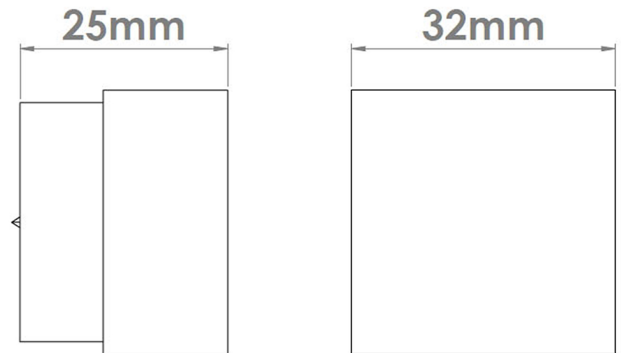

CROFT

Product Code: L301

Product Name: Lunar Cabinet Knob

Description: The Lunar cabinet knobs surface is made up of hundreds of cavities creating a cratered effect, similar to the surface of the moon. Tactile and durable, the Lunar cabinet knob guarantees to be the focal point of any door.

Shown here in our SMK finish.

Product Information

Supplied with a M5 x 65mm break off screw.

Sizes

1.1/4" / 32mm

Available in all Croft finishes excluding AGD, AB, DAB, DAN, DBMA, DORB, IBMA, MBK, ORB, PRL, PB, PBUL, CP, PN, RBMA, SB, SBUL, SC, TB,