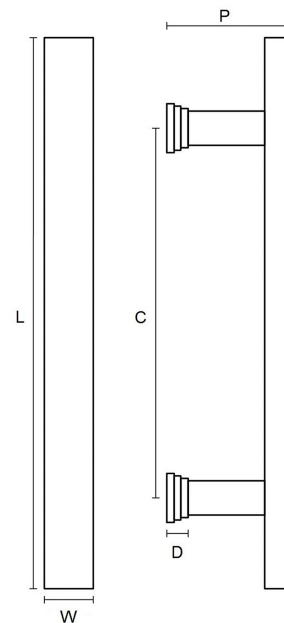

CROFT

Product Code: L303

Product Name: Lunar Pull Handle

Description: The Lunar pull handles surface is made up of hundreds of cavities creating a cratered effect, similar to the surface of the moon. Tactile and durable, the Lunar pull handle guarantees to be the focal point of any door.

Shown here in our Light Antique Brass finish.

Product Information

Supplied with 2 - M10 x 70mm fixing screws

| Sizes | L | W | P | C |
|------------|-----|----|----|-----|
| 9" / 229mm | 229 | 20 | 50 | 179 |