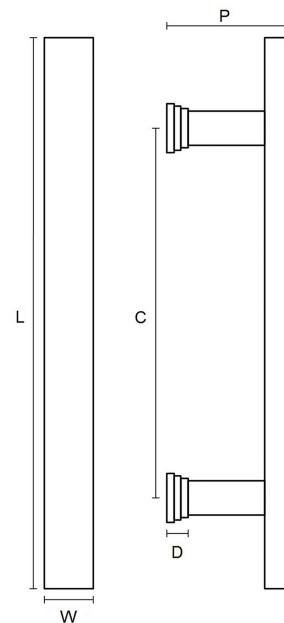

CROFT

Product Code: L303

Product Name: Lunar Pull Handle

Description: The Lunar pull handles surface is made up of hundreds of cavities creating a cratered effect, similar to the surface of the moon. Tactile and durable, the Lunar pull handle guarantees to be the focal point of any door.

Shown here in our Light Antique Brass finish.

Product Information

Supplied with 2 - M10 x 70mm fixing screws

Sizes	L	W	P	C
9" / 229mm	229	20	50	179

Available in all Croft finishes excluding AGD, AB, DAB, DAN, DBMA, DORB, IBMA, MBK, ORB, PRL, PB, PBUL, CP, PN, RBMA, SB, SBUL, SC, TB, ZB,