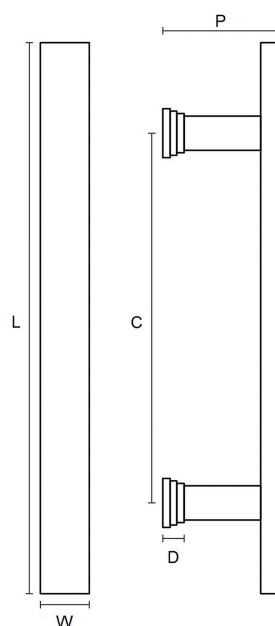

# CROFT

**Product Code:** L303

**Product Name:** Lunar Pull Handle

**Description:** The Lunar pull handles surface is made up of hundreds of cavities creating a cratered effect, similar to the surface of the moon. Tactile and durable, the Lunar pull handle guarantees to be the focal point of any door.

## Product Information

Supplied with 2 - M10 x 70mm fixing screws

Sizes	L	W	P	C
9" / 229mm	229	20	50	179

Available in all Croft finishes excluding AGD, AB, DAB, DAN, DBMA, DORB, IBMA, MBK, ORB, PRL, PB, PBUL, CP, PN, RBMA, SB, SBUL, SC, TB, ZB,