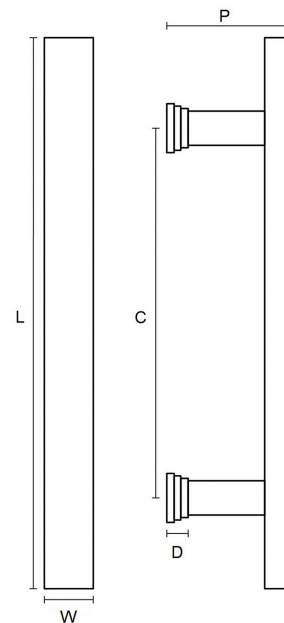

CROFT

Product Code: L303

Product Name: Lunar Pull Handle

Description: The Lunar pull handles surface is made up of hundreds of cavities creating a cratered effect, similar to the surface of the moon. Tactile and durable, the Lunar pull handle guarantees to be the focal point of any door.

Shown here in our Light Antique Brass finish.

Product Information

Supplied with 2 - M10 x 70mm fixing screws

Sizes	L	W	P	C
9" / 229mm	229	20	50	179

Available in all Croft finishes excluding AGD, AB, DAB, DAN, DBMA, DORB, IBMA, IBUL, MBK, ORB, PRL, PB, PBUL, CP, PN, RBMA, SB, SBUL, SC, TB, ZB, DEB, EB, CN, DCN,