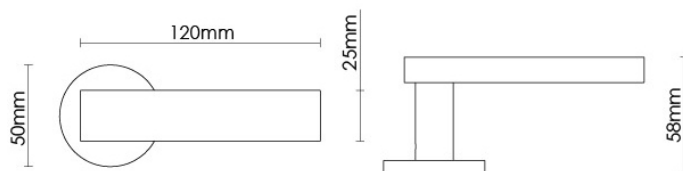

CROFT

Product Code: W300

Product Name: Wave Lever Handle

Description: With a smooth finish, the Wave lever handle is sleek to the touch. Its subtle curves are prominent enough to catch the light at varying points, adding a luxurious feel to any space.

Shown here in our Light Antique Brass finish.

Product Information

Supplied with sub rose, spindle, and fixing screws.

Accompanying sub rose has the option to fit with 4 wood screws or 2 male/female bolt fixings to suit 38mm bolt centres. Supplied with a tightening key.

Sizes

120mm

Available in all Croft finishes excluding AGD, AB, DAB, DAN, DBMA, DORB, IBMA, MBK, ORB, PRL, PB, PBUL, CP, PN, RBMA, SB, SBUL, SC, TB, ZB,