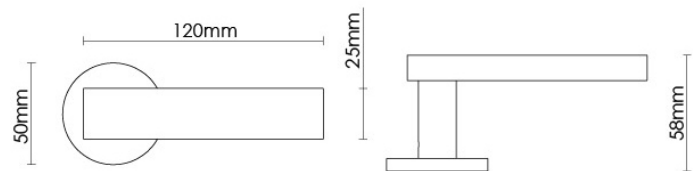

CROFT

Product Code: W300

Product Name: Wave Lever Handle

Description: With a smooth finish, the Wave lever handle is sleek to the touch. Its subtle curves are prominent enough to catch the light at varying points, adding a luxurious feel to any space.

Shown here in our Light Antique Brass finish.

Product Information

Supplied with sub rose, spindle, and fixing screws.

Accompanying sub rose has the option to fit with 4 wood screws or 2 male/female bolt fixings to suit 38mm bolt centres. Supplied with a tightening key.

Sizes

120mm

Available in all Croft finishes excluding AGD, AB, DAB, DAN, DBMA, DORB, IBMA, MBK, ORB, PRL, PB, PBUL, CP, PN, RBMA, SB, SBUL, SC, TB, ZB,