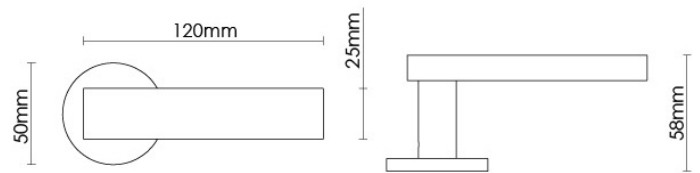

CROFT

Product Code: W300

Product Name: Wave Lever Handle

Description: With a smooth finish, the Wave lever handle is sleek to the touch. Its subtle curves are prominent enough to catch the light at varying points, adding a luxurious feel to any space.

Shown here in our Light Antique Brass finish.

Product Information

Supplied with sub rose, spindle, and fixing screws.

Accompanying sub rose has the option to fit with 4 wood screws or 2 male/female bolt fixings to suit 38mm bolt centres. Supplied with a tightening key.

Sizes

120mm

Available in all Croft finishes excluding AGD, AB, DAB, DAN, DBMA, DORB, IBMA, MBK, ORB, PRL, PB, PBUL, CP, PN, RBMA, SB, SBUL, SC, TB, ZB,