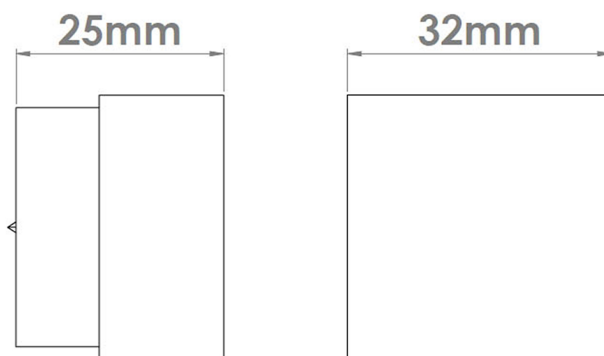

CROFT

Product Code: W301

Product Name: Wave Cabinet Knob

Description: With a smooth finish, the Wave cabinet knob is sleek to the touch. Its subtle curves are prominent enough to catch the light at varying points, adding a luxurious feel to any space.

Shown here in our Light Antique Brass finish.

Product Information

Supplied with a M5 x 65mm break off screw

Sizes

1.1/4" / 32mm

Available in all Croft finishes excluding AGD, AB, DAB, DAN, DBMA, DORB, IBMA, MBK, ORB, PRL, PB, PBUL, CP, PN, RBMA, SB, SBUL, SC, TB, ZB,