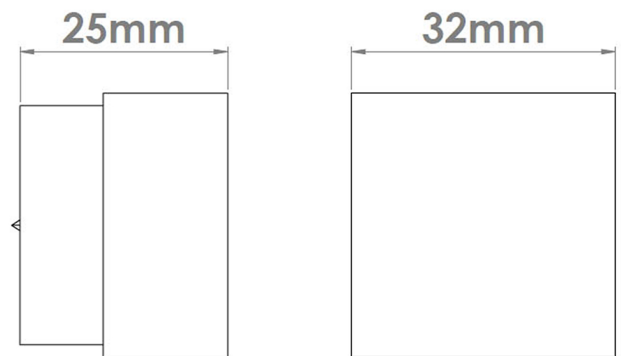

CROFT

Product Code: W301

Product Name: Wave Cabinet Knob

Description: With a smooth finish, the Wave cabinet knob is sleek to the touch. Its subtle curves are prominent enough to catch the light at varying points, adding a luxurious feel to any space.

Shown here in our Light Antique Brass finish.

Product Information

Supplied with a M5 x 65mm break off screw

Sizes

1.1/4" / 32mm

Available in all Croft finishes excluding AGD, AB, DAB, DAN, DBMA, DORB, IBMA, MBK, ORB, PRL, PB, PBUL, CP, PN, RBMA, SB, SBUL, SC, TB, ZB,