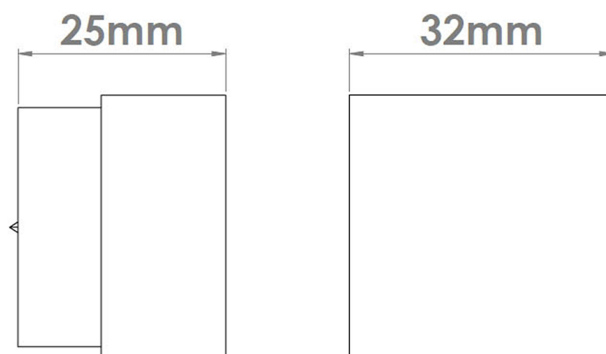

CROFT

Product Code: W301

Product Name: Wave Cabinet Knob

Description: With a smooth finish, the Wave cabinet knob is sleek to the touch. Its subtle curves are prominent enough to catch the light at varying points, adding a luxurious feel to any space.

Shown here in our Light Antique Brass finish.

Product Information

Supplied with a M5 x 65mm break off screw

Sizes

1.1/4" / 32mm

Available in all Croft finishes excluding AGD, AB, DAB, DAN, DBMA, DORB, IBMA, MBK, ORB, PRL, PB, PBUL, CP, PN, RBMA, SB, SBUL, SC, TB, ZB,