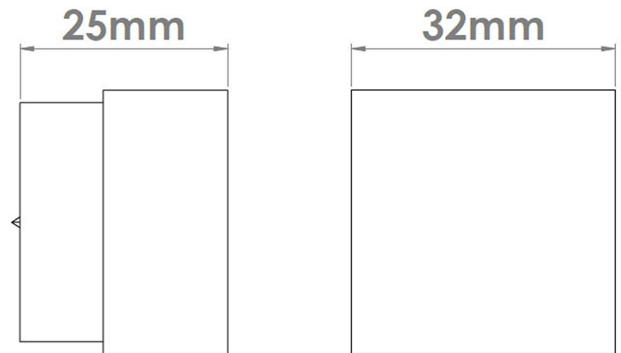

CROFT

Product Code: W301

Product Name: Wave Cabinet Knob

Description: With a smooth finish, the Wave cabinet knob is sleek to the touch. Its subtle curves are prominent enough to catch the light at varying points, adding a luxurious feel to any space.

Shown here in our Light Antique Brass finish.

Product Information

Supplied with a M5 x 65mm break off screw

Sizes

1.1/4" / 32mm

Available in all Croft finishes excluding AGD, AB, DAB, DAN, DBMA, DORB, IBMA, IBUL, MBK, ORB, PRL, PB, PBUL, CP, PN, RBMA, SB, SBUL, SC, TB, ZB, DEB, EB, CN, DCN,