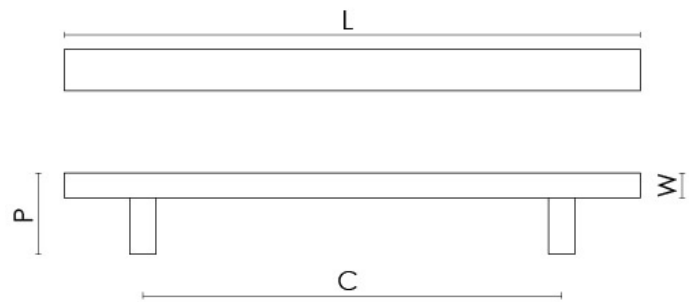

CROFT

Product Code: W302

Product Name: Wave Cabinet Handle

Description: With a smooth finish, the Wave cabinet handle is sleek to the touch. Its subtle curves are prominent enough to catch the light at varying points, adding a luxurious feel to any space.

Shown here in our Antique Nickel finish.

Product Information

Supplied with 2 No M4 x 50mm break off screws

| Sizes | L | W | P | C |
|------------|-------|------|------|-------|
| 6" / 152mm | 152mm | 16mm | 30mm | 128mm |