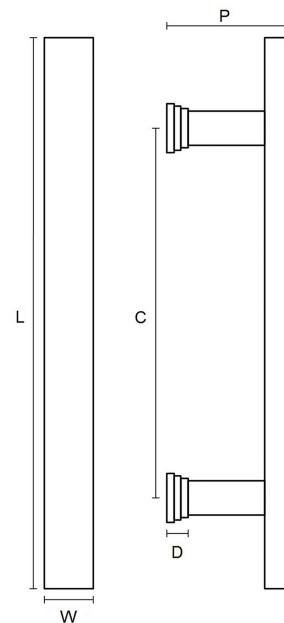

# CROFT

**Product Code:** W303

**Product Name:** Wave Pull Handle

**Description:** With a smooth finish, the Wave pull handle is sleek to the touch. Its subtle curves are prominent enough to catch the light at varying points, adding a luxurious feel to any space.

## Product Information

Supplied with 2 - M10 x 70mm fixing screws

Sizes	L	W	P	C
9" / 229mm	229	20	50	179

Available in all Croft finishes excluding AGD, AB, DAB, DAN, DBMA, DORB, IBMA, MBK, ORB, PRL, PB, PBUL, CP, PN, RBMA, SB, SBUL, SC, TB, ZB,