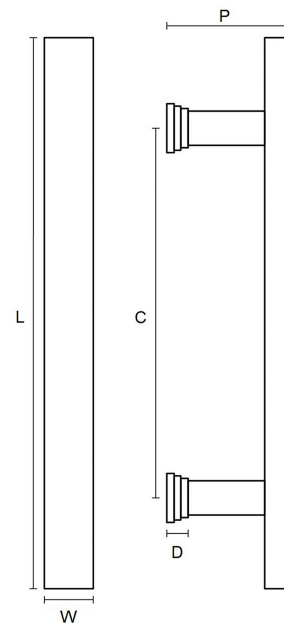

CROFT

Product Code: W303

Product Name: Wave Pull Handle

Description: With a smooth finish, the Wave pull handle is sleek to the touch. Its subtle curves are prominent enough to catch the light at varying points, adding a luxurious feel to any space.

Shown here in our IBUL finish.

Product Information

Supplied with 2 - M10 x 70mm fixing screws

Sizes	L	W	P	C
9" / 229mm	229	20	50	179

Available in all Croft finishes excluding AGD, AB, DAB, DAN, DBMA, DORB, IBMA, MBK, ORB, PRL, PB, PBUL, CP, PN, RBMA, SB, SBUL, SC, TB, ZB,