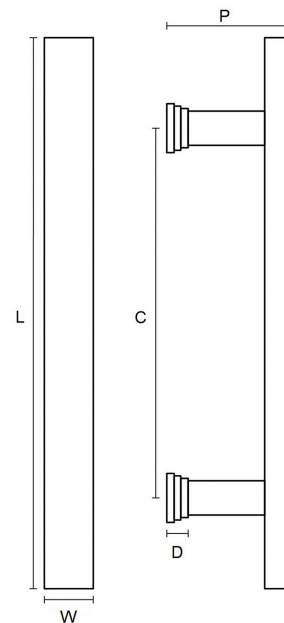

CROFT

Product Code: W303

Product Name: Wave Pull Handle

Description: With a smooth finish, the Wave pull handle is sleek to the touch. Its subtle curves are prominent enough to catch the light at varying points, adding a luxurious feel to any space.

Shown here in our Midnight Carbon finish.

Product Information

Supplied with 2 - M10 x 70mm fixing screws

Sizes	L	W	P	C
9" / 229mm	229	20	50	179

Available in all Croft finishes excluding AGD, AB, DAB, DAN, DBMA, DORB, IBMA, IBUL, MBK, ORB, PRL, PB, PBUL, CP, PN, RBMA, SB, SBUL, SC, TB, ZB, DEB, EB, CN, DCN,