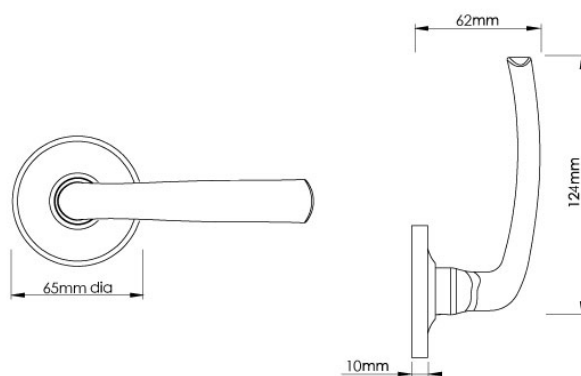

CROFT

Product Code: 7200COV65A

Product Name: Floe Door Handle on 65mm Covered Rose

Description: Inspired by natural curves, the floe lever is also available with a 65mm raised edge or reeded design rose.

Shown here in our Dark Bronze Metal Antique finish.

Product Information

- 65mm diameter rose
- Inner rose fixed is with woodscrews supplied, also available with 38mm bolt centres on request.
- Unsprung as standard, available sprung for additional charge.