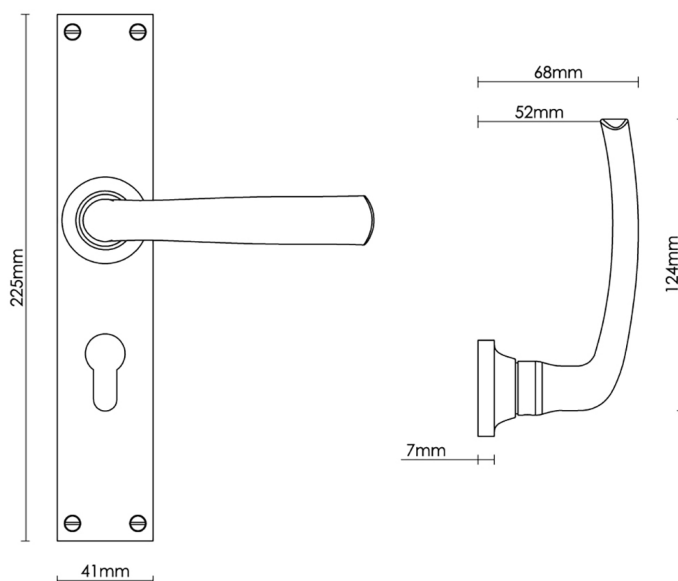

CROFT

Product Code: 2111E

Product Name: Floe Multipoint Door Handle

Description: Inspired by natural curves, the floe lever is also available with a standard keyhole, and for a bathroom door.

Shown here in our Dark Bronze Metal Antique finish.

Product Information

- 92mm euro profile centres, other centres can be made to special order.
- Unsprung
- Bolt fix (204mm centres) or face fix.

Available in all Croft finishes excluding DORB, IBMA, IBUL, MBK, ORB, RBMA, TB,