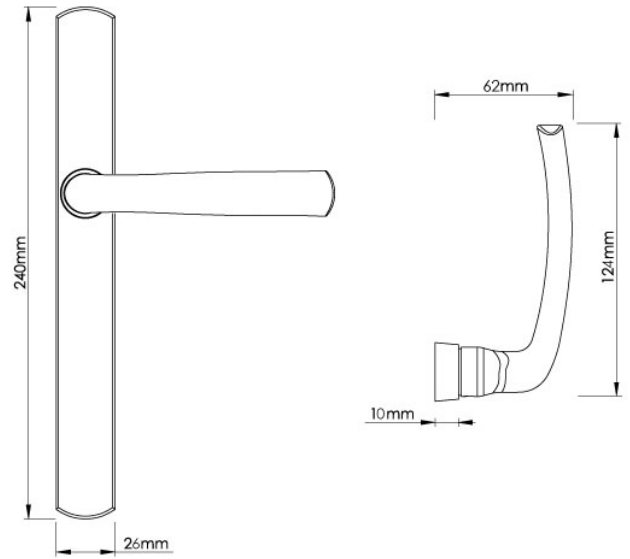

CROFT

Product Code: 2209E

Product Name: Floe Multipoint Door Handle

Description: Also available for a variety of functions including latch, with a standard keyhole, and for a bathroom door.

Shown here in our Light Antique Brass finish.

Product Information

- 92mm euro profile centres, other centres can be made to special order.
- Available unsprung or with spring cassettes.
- Bolt fix (216mm centres) or face fix.

Available in all Croft finishes excluding DORB, IBMA, IBUL, MBK, ORB, RBMA, TB,