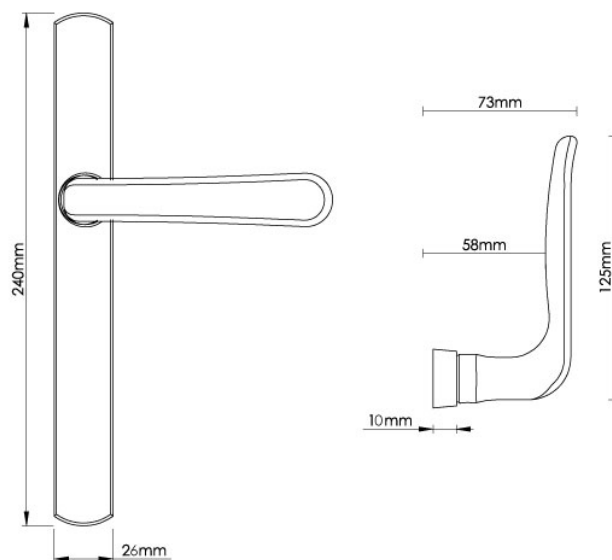

# CROFT

**Product Code:** 2210E

**Product Name:** Garde Multipoint Door Handle

**Description:** Also available for a variety of functions including latch, with a standard keyhole, and for a bathroom door.

## Product Information

- 92mm euro profile centres, other centres can be made to special order.
- Available unsprung or with spring cassettes.
- Bolt fix (216mm centres) or face fix.

Available in all Croft finishes excluding DORB, IBMA, IBUL, MBK, ORB, RBMA, TB,