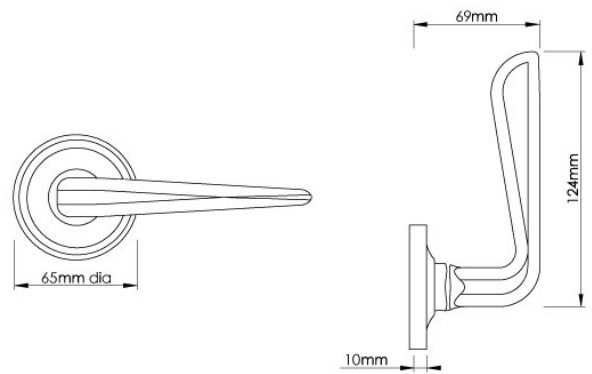

CROFT

Product Code: 7220COV65B

Product Name: Celeste Door Handle on 65mm Raised Edge Covered Rose

Description: The celeste lever design, a blade style lever tapering to a soft point.

Also available with a plain or reeded design rose.

Shown here in our Dark Bronze Metal Antique finish.

Product Information

- 65mm diameter rose
- Inner rose is fixed with woodscrews supplied, also available with 38mm bolt centres on request.
- Unsprung as standard, available sprung for additional charge.