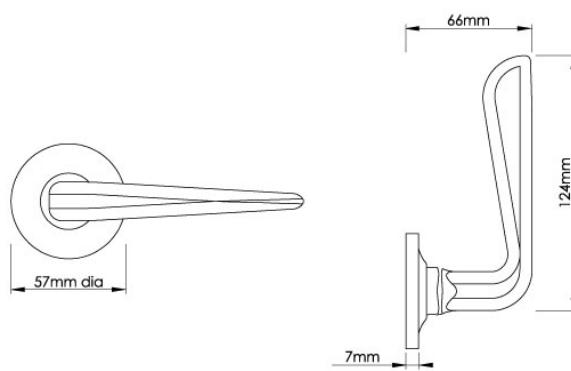

CROFT

Product Code: 7220COV57A

Product Name: Celeste Door Handle on Plain Edge Covered Rose

Description: The Celeste Lever design, inspired by comets. A blade style lever tapering to a soft point.

Shown here in our Zero Black finish.

Product Information

57mm diameter rose

Unsprung, inner rose is fixed with woodscrews supplied.

Please note sprung rose is 4mm thicker than unsprung rose.

Available in all Croft finishes excluding DORB, IBMA, IBUL, MBK, ORB, RBMA, TB,