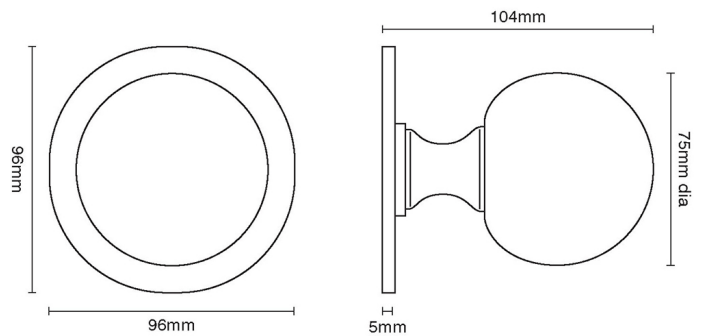

CROFT

Product Code: 6406

Product Name: Ball Centre Door Knob On Square Rose

Description: Our graceful and sophisticated ball centre door knob on stylish square rose.

Shown here in our Aged Brass finish.

Product Information

Supplied with 1 No M12 X 100mm thread and 1 No M12 Dome Nut

Also available to order as a back to back version.

Available in all Croft finishes excluding PGUL, RBMA, TB,