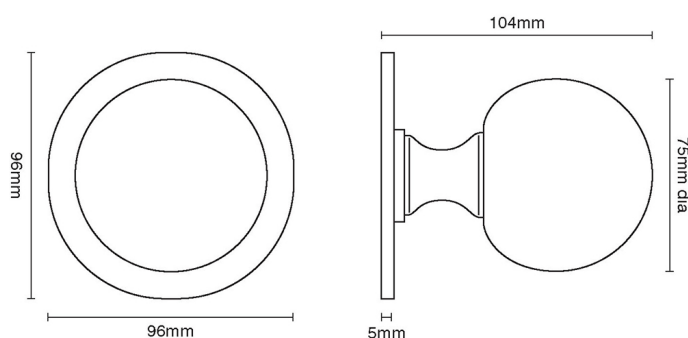

CROFT

Product Code: 6406

Product Name: Ball Centre Door Knob On Square Rose

Description: Our graceful and sophisticated ball centre door knob on stylish square rose.

Shown here in our Aged Brass finish.

Product Information

Supplied with 1 No M12 X 100mm thread and 1 No M12 Dome Nut

Also available to order as a back to back version.

Available in all Croft finishes excluding RBMA, TB,