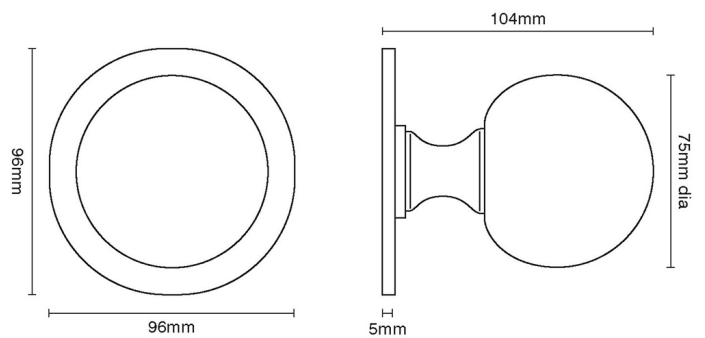

CROFT

Product Code: 6406

Product Name: Ball Centre Door Knob On Square Rose

Description: Our graceful and sophisticated ball centre door knob on stylish square rose.

Shown here in our Aged Brass finish.

Product Information

Supplied with 1 No M12 X 100mm thread and 1 No M12 Dome Nut

Also available to order as a back to back version.

Available in all Croft finishes excluding DORB, IBMA, IBUL, MBK, ORB, RBMA, TB,