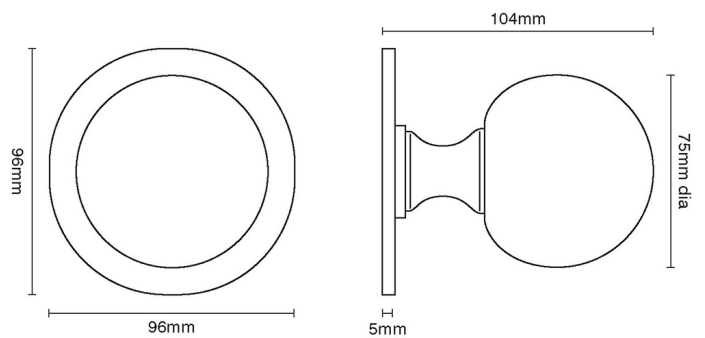

CROFT

Product Code: 6406

Product Name: Ball Centre Door Knob On Square Rose

Description: Our graceful and sophisticated ball centre door knob on stylish square rose.

Shown here in our Aged Brass finish.

Product Information

Supplied with 1 No M12 X 100mm thread and 1 No M12 Dome Nut

Also available to order as a back to back version.

Available in all Croft finishes excluding RBMA, TB,