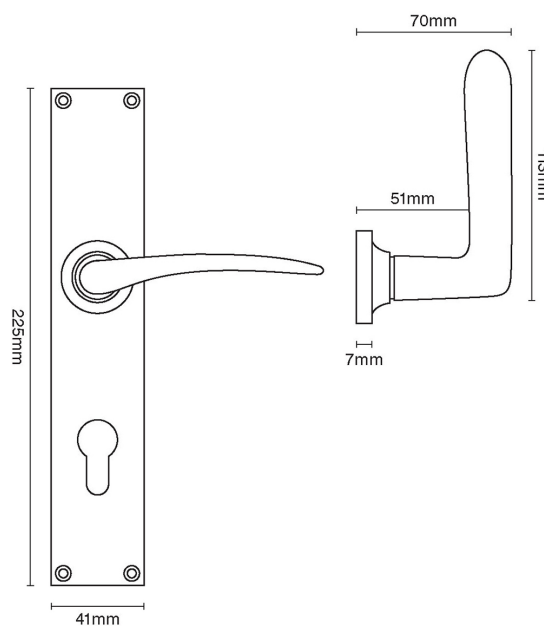

# CROFT

**Product Code:** 2107E

**Product Name:** Oaken Lever Lock

**Description:** 225 x 41mm backplate. Can be used with multipoint locks. 92mm euro profile centres, other keyhole centres can be made to suit customer requirements. Also available as latch, standard keyhole and bathroom option. Bolt fix or face fix options available.

## Product Information

225 x 41mm backplate. Can be used with multipoint locks. 92mm euro profile centres, other keyhole centres can be made to suit customer requirements. Also available as latch, standard keyhole and bathroom option. Bolt fix or face fix options available.