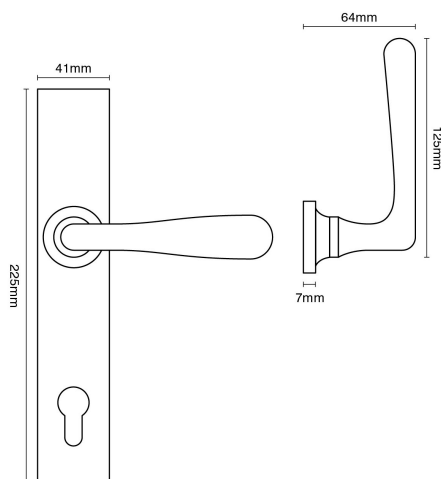

# CROFT

**Product Code:** 2110

**Product Name:** Elegance Lever Lock

**Description:** 225 x 41 mm backplate. Can be used with multipoint locks. 92mm euro profile centres, other keyhole centres can be made to suit customer requirements. Also available as latch, standard keyhole and bathroom option. Bolt fix or face fix options available.

## Product Information

225 x 41 mm backplate. Can be used with multipoint locks. 92mm euro profile centres, other keyhole centres can be made to suit customer requirements. Also available as latch, standard keyhole and bathroom option. Bolt fix or face fix options available.