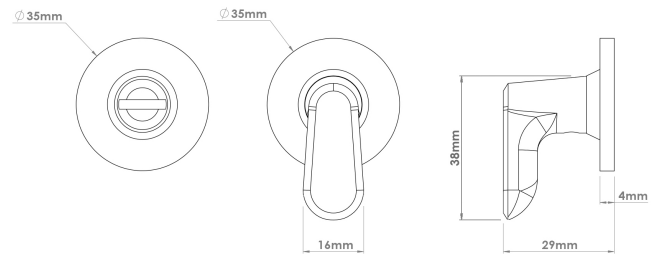

CROFT

Product Code: 2254

Product Name: Velo Turn & Release on Plain Covered Rose

Description: Suitable for both modern and traditional interiors, the Velo turn & release will stand the test of time in amongst a busy home.

Shown here in our Distressed Carbon finish.

Product Information

Supplied with fixing screws. 35mm diameter rose.

Available in all Croft finishes excluding DORB, IBMA, IBUL, MBK, ORB, RBMA, TB, DEB, EB, CN, DCN, MCN,