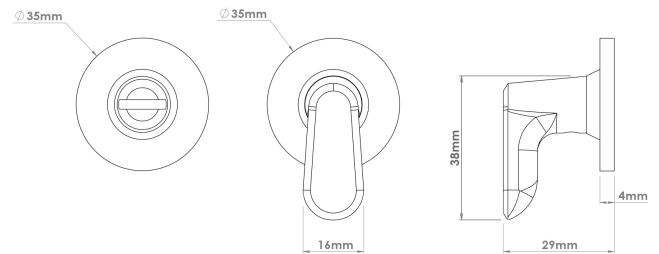

CROFT

Product Code: 2254

Product Name: Velo Turn & Release on Plain Covered Rose

Description: Suitable for both modern and traditional interiors, the Velo turn & release will stand the test of time in amongst a busy home.

Shown here in our Distressed Oil Rubbed Bronze finish.

Product Information

Supplied with fixing screws. 35mm diameter rose.

Available in all Croft finishes excluding RBMA, TB,