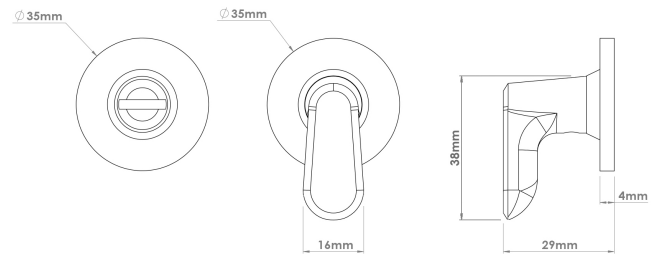

CROFT

Product Code: 2254

Product Name: Velo Turn & Release on Plain Covered Rose

Description: Suitable for both modern and traditional interiors, the Velo turn & release will stand the test of time in amongst a busy home.

Shown here in our Distressed Carbon finish.

Product Information

Supplied with fixing screws. 35mm diameter rose.

Available in all Croft finishes excluding DORB, IBMA, IBUL, MBK, ORB, RBMA, TB,