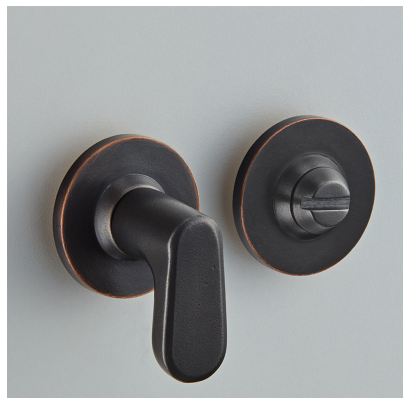

CROFT

Product Code: 2254

Product Name: Velo Turn & Release on Plain Covered Rose

Description: Suitable for both modern and traditional interiors, the Velo turn & release will stand the test of time in amongst a busy home.

Shown here in our Distressed Oil Rubbed Bronze finish.

Product Information

Supplied with fixing screws. 35mm diameter rose.

Available in all Croft finishes excluding RBMA, TB,