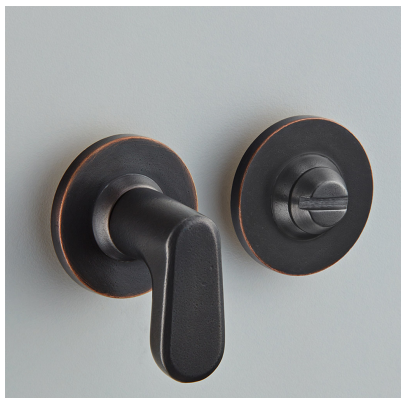

CROFT

Product Code: 2254

Product Name: Velo Turn & Release on Plain Covered Rose

Description: Suitable for both modern and traditional interiors, the Velo turn & release will stand the test of time in amongst a busy home.

Shown here in our Distressed Oil Rubbed Bronze finish.

Product Information

Supplied with fixing screws. 35mm diameter rose.

Available in all Croft finishes excluding RBMA, TB,