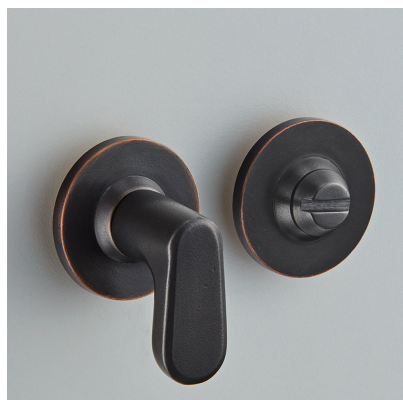

# CROFT

**Product Code:** 2254

**Product Name:** Velo Turn & Release on Plain Covered Rose

**Description:** Suitable for both modern and traditional interiors, the Velo turn & release will stand the test of time in amongst a busy home.

Shown here in our Distressed Oil Rubbed Bronze finish.

## Product Information

Supplied with fixing screws. 35mm diameter rose.

Available in all Croft finishes excluding RBMA, TB,