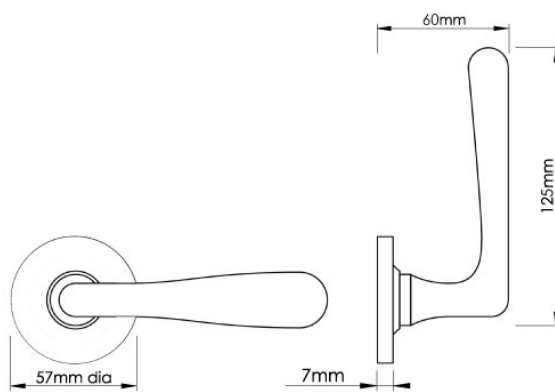

# CROFT

**Product Code:** MC001

**Product Name:** Mineral Door Handle on Covered Rose - Jade Gloss

**Description:** Based on natural occurring minerals, the Mineral door handle's layered colours are similar to veins in polished stone, celebrating the relationship between nature and craftsmanship.

## Product Information

A limited edition collection, minimum order value applies.

125mm lever on a 57mm dia rose

Available in all Croft finishes excluding AGD, AB, AN, AUT, DAB, DAN, DBMA, DORB, IBMA, IBUL, LAB, MBK, ORB, PRL, PB, PBUL, CP, PN, RBMA, SB, SBUL, SC, SN, SMK, TB, ZB,