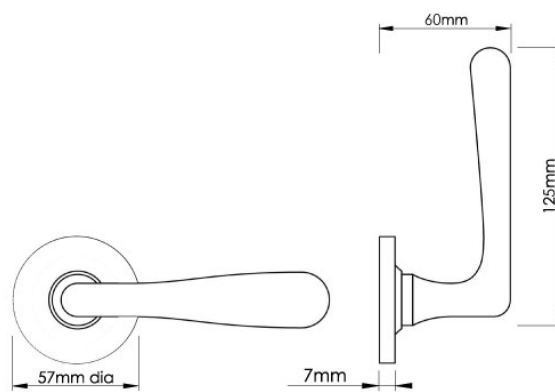

CROFT

Product Code: MC001

Product Name: Mineral Door Handle on Covered Rose - Jade Gloss

Description: Based on natural occurring minerals, the Mineral door handle's layered colours are similar to veins in polished stone, celebrating the relationship between nature and craftsmanship.

Shown here in our Jade Gloss finish.

Product Information

A limited edition collection, minimum order value applies.

125mm lever on a 57mm dia rose

Available in all Croft finishes excluding AGD, AB, AN, AUT, DAB, DAN, DBMA, DORB, IBMA, IBUL, LAB, MBK, ORB, PRL, PB, PBUL, CP, PN, RBMA, SB, SBUL, SC, SN, SMK, TB, ZB,