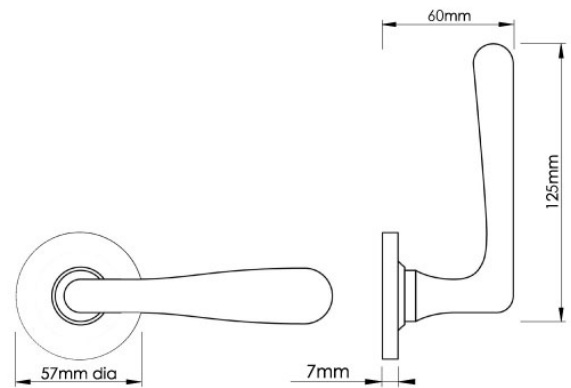

# CROFT

**Product Code:** MC001

**Product Name:** Mineral Door Handle on Covered Rose - Jade Gloss

**Description:** Based on natural occurring minerals, the Mineral door handle's layered colours are similar to veins in polished stone, celebrating the relationship between nature and craftsmanship.

## Product Information

A limited edition collection, minimum order value applies.

125mm lever on a 57mm dia rose

Available in all Croft finishes excluding AGD, AB, AN, AUT, DAB, DAN, DBMA, DORB, IBMA, IBUL, LAB, MBK, ORB, PRL, PB, PBUL, CP, PN, RBMA, SB, SBUL, SC, SN, SMK, TB, ZB,