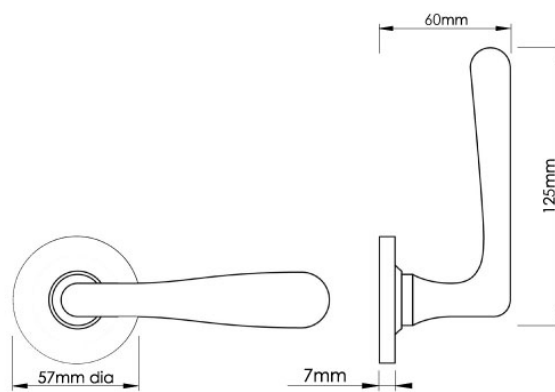

# CROFT

**Product Code:** MC001

**Product Name:** Mineral Door Handle on Covered Rose - Jade Gloss

**Description:** Based on natural occurring minerals, the Mineral door handle's layered colours are similar to veins in polished stone, celebrating the relationship between nature and craftsmanship.

## Product Information

A limited edition collection, minimum order value applies.

125mm lever on a 57mm dia rose

Available in all Croft finishes excluding AGD, AB, AN, AUT, DAB, DAN, DBMA, DORB, IBMA, IBUL, LAB, MBK, ORB, PRL, PB, PBUL, CP, PN, RBMA, SB, SBUL, SC, SN, SMK, TB, ZB,