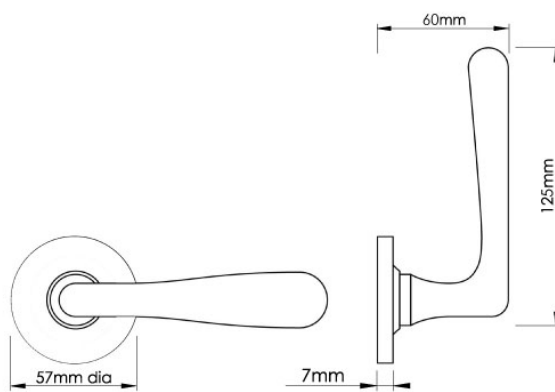

CROFT

Product Code: MC001

Product Name: Mineral Door Handle on Covered Rose - Jade Gloss

Description: Based on natural occurring minerals, the Mineral door handle's layered colours are similar to veins in polished stone, celebrating the relationship between nature and craftsmanship.

Shown here in our Jade Gloss finish.

Product Information

A limited edition collection, minimum order value applies.

125mm lever on a 57mm dia rose

Available in all Croft finishes excluding AGD, AB, AN, AUT, DAB, DAN, DBMA, DORB, IBMA, IBUL, LAB, MBK, ORB, PRL, PB, PBUL, CP, PN, RBMA, SB, SBUL, SC, SN, SMK, TB, ZB,