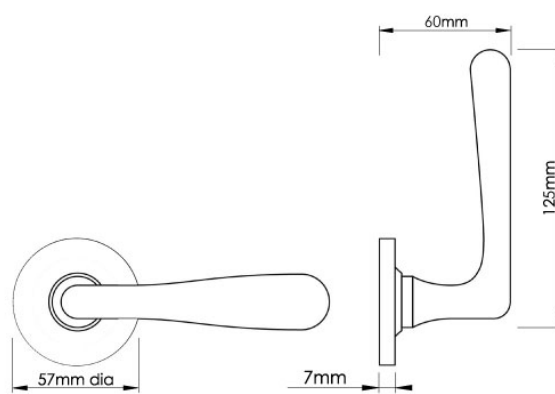

CROFT

Product Code: MC001

Product Name: Mineral Door Handle on Covered Rose - Jade Matt

Description: Based on natural occurring minerals, the Mineral door handle's layered colours are similar to veins in polished stone, celebrating the relationship between nature and craftsmanship.

Shown here in our Jade Matt finish.

Product Information

A limited edition collection, minimum order value applies.

125mm lever on a 57mm dia rose

Available in all Croft finishes excluding AGD, AB, AN, AUT, DAB, DAN, DBMA, DORB, IBMA, IBUL, LAB, MBK, ORB, PRL, PB, PBUL, CP, PN, RBMA, SB, SBUL, SC, SN, SMK, TB, ZB,