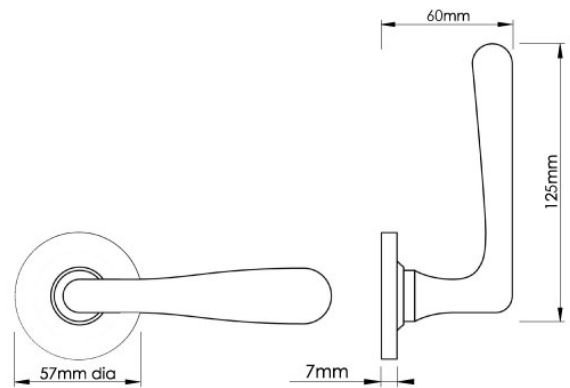

CROFT

Product Code: MC001

Product Name: Mineral Door Handle on Covered Rose - Jade Matt

Description: Based on natural occurring minerals, the Mineral door handle's layered colours are similar to veins in polished stone, celebrating the relationship between nature and craftsmanship.

Shown here in our Jade Matt finish.

Product Information

A limited edition collection, minimum order value applies.

125mm lever on a 57mm dia rose

Available in all Croft finishes excluding AGD, AB, AN, AUT, DAB, DAN, DBMA, DORB, IBMA, IBUL, LAB, MBK, ORB, PRL, PB, PBUL, CP, PN, RBMA, SB, SBUL, SC, SN, SMK, TB, ZB,