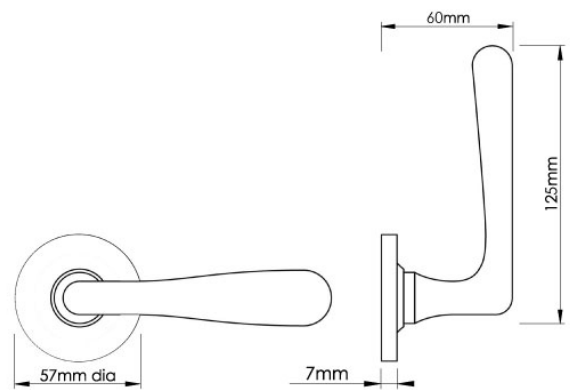

CROFT

Product Code: MC001

Product Name: Mineral Door Handle on Covered Rose - Jade Matt

Description: Based on natural occurring minerals, the Mineral door handle's layered colours are similar to veins in polished stone, celebrating the relationship between nature and craftsmanship.

Shown here in our Jade Matt finish.

Product Information

A limited edition collection, minimum order value applies.

125mm lever on a 57mm dia rose

Available in all Croft finishes excluding AGD, AB, AN, AUT, DAB, DAN, DBMA, DORB, IBMA, IBUL, LAB, MBK, ORB, PRL, PB, PBUL, CP, PN, RBMA, SB, SBUL, SC, SN, SMK, TB, ZB, DEB, EB, CN, DCN, MCN,