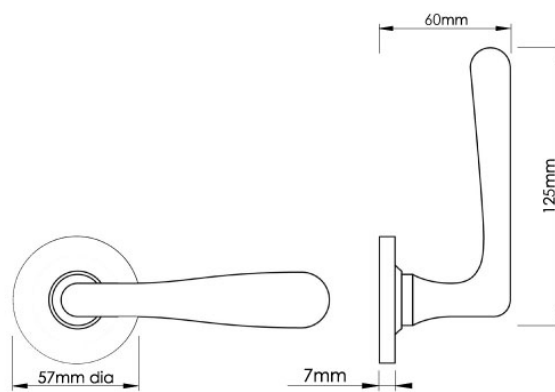

# CROFT

**Product Code:** MC001

**Product Name:** Mineral Door Handle on Covered Rose - Tiger's Eye Matt

**Description:** Based on natural occurring minerals, the Mineral door handle's layered colours are similar to veins in polished stone, celebrating the relationship between nature and craftsmanship.

## Product Information

A limited edition collection, minimum order value applies.

125mm lever on a 57mm dia rose

Available in all Croft finishes excluding AGD, AB, AN, AUT, DAB, DAN, DBMA, DORB, IBMA, IBUL, LAB, MBK, ORB, PRL, PB, PBUL, CP, PN, RBMA, SB, SBUL, SC, SN, SMK, TB, ZB,