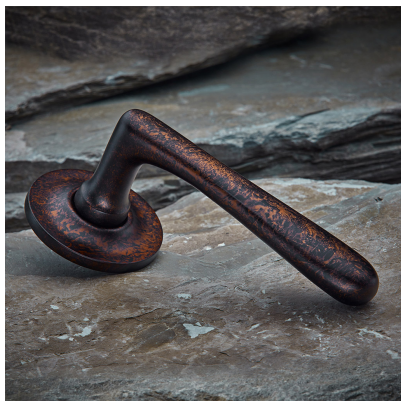

# CROFT

**Product Code:** MC001

**Product Name:** Mineral Door Handle on Covered Rose - Tiger's Eye Matt

**Description:** Based on natural occurring minerals, the Mineral door handle's layered colours are similar to veins in polished stone, celebrating the relationship between nature and craftsmanship.

Shown here in our Tiger's Eye Matt finish.

## Product Information

A limited edition collection, minimum order value applies.

125mm lever on a 57mm dia rose

Available in all Croft finishes excluding AGD, AB, AN, AUT, DAB, DAN, DBMA, DORB, IBMA, IBUL, LAB, MBK, ORB, PRL, PB, PBUL, CP, PN, RBMA, SB, SBUL, SC, SN, SMK, TB, ZB, DEB, EB, CN, DCN, MCN,