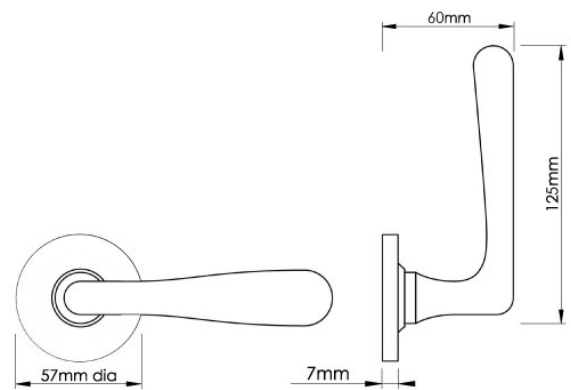

# CROFT

**Product Code:** MC001

**Product Name:** Mineral Door Handle on Covered Rose - Tiger's Eye Matt

**Description:** Based on natural occurring minerals, the Mineral door handle's layered colours are similar to veins in polished stone, celebrating the relationship between nature and craftsmanship.

## Product Information

A limited edition collection, minimum order value applies.

125mm lever on a 57mm dia rose

Available in all Croft finishes excluding AGD, AB, AN, AUT, DAB, DAN, DBMA, DORB, IBMA, IBUL, LAB, MBK, ORB, PRL, PB, PBUL, CP, PN, RBMA, SB, SBUL, SC, SN, SMK, TB, ZB,