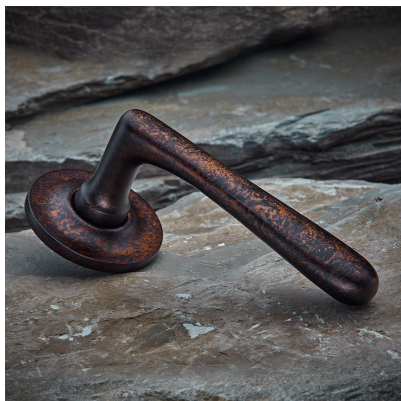

CROFT

Product Code: MC001

Product Name: Mineral Door Handle on Covered Rose - Tiger's Eye Matt

Description: Based on natural occurring minerals, the Mineral door handle's layered colours are similar to veins in polished stone, celebrating the relationship between nature and craftsmanship.

Shown here in our Tiger's Eye Matt finish.

Product Information

A limited edition collection, minimum order value applies.

125mm lever on a 57mm dia rose

Available in all Croft finishes excluding AGD, AB, AN, AUT, DAB, DAN, DBMA, DORB, IBMA, IBUL, LAB, MBK, ORB, PRL, PB, PBUL, CP, PN, RBMA, SB, SBUL, SC, SN, SMK, TB, ZB, DEB, EB, CN, DCN, MCN,