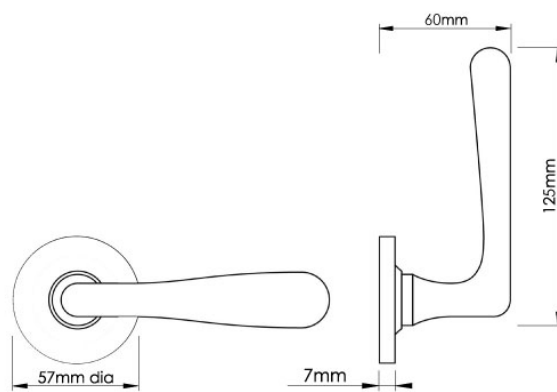

# CROFT

**Product Code:** MC001

**Product Name:** Mineral Door Handle on Covered Rose - Tiger's Eye Matt

**Description:** Based on natural occurring minerals, the Mineral door handle's layered colours are similar to veins in polished stone, celebrating the relationship between nature and craftsmanship.

## Product Information

A limited edition collection, minimum order value applies.

125mm lever on a 57mm dia rose

Available in all Croft finishes excluding AGD, AB, AN, AUT, DAB, DAN, DBMA, DORB, IBMA, IBUL, LAB, MBK, ORB, PRL, PB, PBUL, CP, PN, RBMA, SB, SBUL, SC, SN, SMK, TB, ZB, DEB, EB, CN, DCN, MCN,