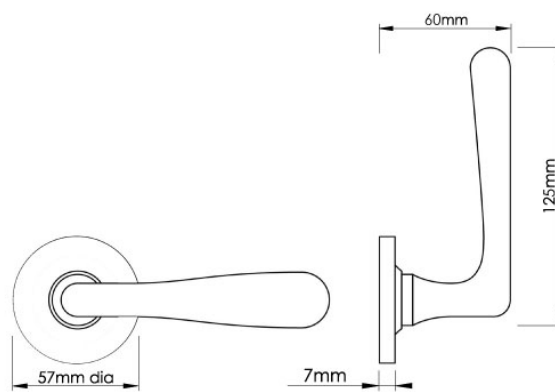

CROFT

Product Code: MC001

Product Name: Mineral Door Handle on Covered Rose - Tiger's Eye Matt

Description: Based on natural occurring minerals, the Mineral door handle's layered colours are similar to veins in polished stone, celebrating the relationship between nature and craftsmanship.

Shown here in our Tiger's Eye Matt finish.

Product Information

A limited edition collection, minimum order value applies.

125mm lever on a 57mm dia rose

Available in all Croft finishes excluding AGD, AB, AN, AUT, DAB, DAN, DBMA, DORB, IBMA, IBUL, LAB, MBK, ORB, PRL, PB, PBUL, CP, PN, RBMA, SB, SBUL, SC, SN, SMK, TB, ZB, DEB, EB, CN, DCN, MCN,