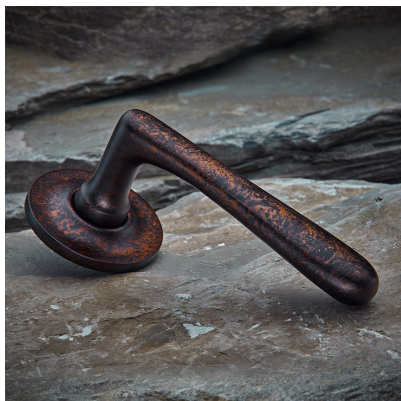

CROFT

Product Code: MC001

Product Name: Mineral Door Handle on Covered Rose - Tiger's Eye Matt

Description: Based on natural occurring minerals, the Mineral door handle's layered colours are similar to veins in polished stone, celebrating the relationship between nature and craftsmanship.

Shown here in our Tiger's Eye Matt finish.

Product Information

A limited edition collection, minimum order value applies.

125mm lever on a 57mm dia rose

Available in all Croft finishes excluding AGD, AB, AN, AUT, DAB, DAN, DBMA, DORB, IBMA, IBUL, LAB, MBK, ORB, PRL, PB, PBUL, CP, PN, RBMA, SB, SBUL, SC, SN, SMK, TB, ZB,