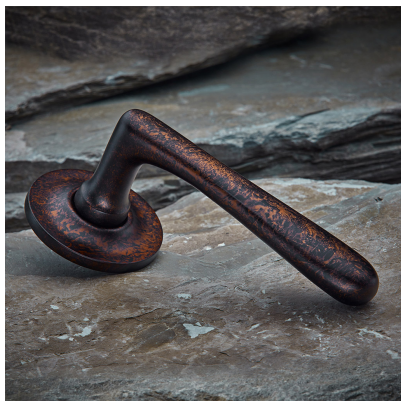

# CROFT

**Product Code:** MC001

**Product Name:** Mineral Door Handle on Covered Rose - Tiger's Eye Matt

**Description:** Based on natural occurring minerals, the Mineral door handle's layered colours are similar to veins in polished stone, celebrating the relationship between nature and craftsmanship.

Shown here in our Tiger's Eye Matt finish.

## Product Information

A limited edition collection, minimum order value applies.

125mm lever on a 57mm dia rose

Available in all Croft finishes excluding AGD, AB, AN, AUT, DAB, DAN, DBMA, DORB, IBMA, IBUL, LAB, MBK, ORB, PRL, PB, PBUL, CP, PN, RBMA, SB, SBUL, SC, SN, SMK, TB, ZB,