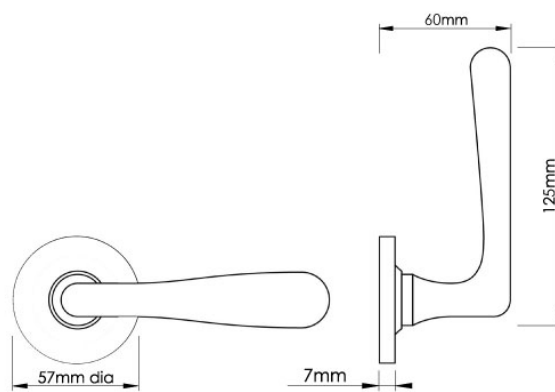

CROFT

Product Code: MC001

Product Name: Mineral Door Handle on Covered Rose - Tiger's Eye Matt

Description: Based on natural occurring minerals, the Mineral door handle's layered colours are similar to veins in polished stone, celebrating the relationship between nature and craftsmanship.

Shown here in our Tiger's Eye Matt finish.

Product Information

A limited edition collection, minimum order value applies.

125mm lever on a 57mm dia rose

Available in all Croft finishes excluding AGD, AB, AN, AUT, DAB, DAN, DBMA, DORB, IBMA, IBUL, LAB, MBK, ORB, PRL, PB, PBUL, CP, PN, RBMA, SB, SBUL, SC, SN, SMK, TB, ZB,