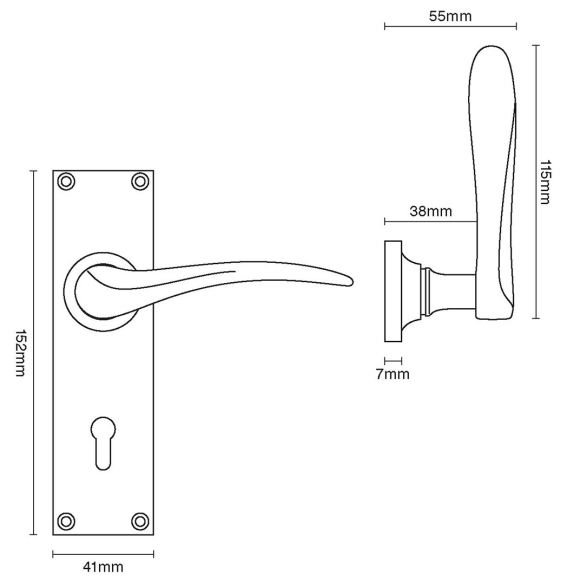

CROFT

Product Code: 1810

Product Name: Codsall Lever Lock

Description: 152 x 41mm backplate. Available as lock, latch, euro or bathroom function.

Shown here in our Polished Brass Unlacquered finish.

Product Information

152 x 41mm backplate. Available as lock, latch, euro or bathroom function.

Available in all Croft finishes excluding DORB, IBMA, IBUL, MBK, ORB,