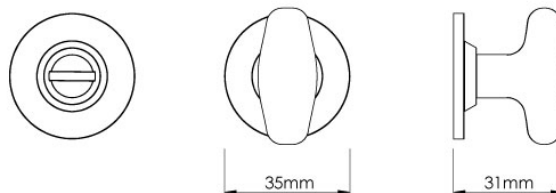

# CROFT

**Product Code:** MC002

**Product Name:** Mineral Bathroom Turn on Covered Rose - Jade Gloss

**Description:** Produced to the very highest standard, the Mineral bathroom turn & release is an intriguing and stylish addition to any door.

## Product Information

A limited edition collection, minimum order value applies.

38mm turn on a 35mm dia rose

Available in all Croft finishes excluding AGD, AB, AN, AUT, DAB, DAN, DBMA, DORB, IBMA, IBUL, LAB, MBK, ORB, PRL, PB, PBUL, CP, PN, RBMA, SB, SBUL, SC, SN, SMK, TB, ZB, DEB, EB, CN, DCN, MCN,