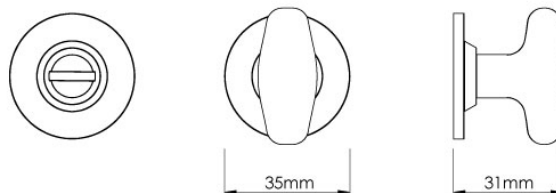

CROFT

Product Code: MC002

Product Name: Mineral Bathroom Turn on Covered Rose - Jade Gloss

Description: Produced to the very highest standard, the Mineral bathroom turn & release is an intriguing and stylish addition to any door.

Shown here in our Jade Gloss finish.

Product Information

A limited edition collection, minimum order value applies.

38mm turn on a 35mm dia rose

Available in all Croft finishes excluding AGD, AB, AN, AUT, DAB, DAN, DBMA, DORB, IBMA, IBUL, LAB, MBK, ORB, PRL, PB, PBUL, CP, PN, RBMA, SB, SBUL, SC, SN, SMK, TB, ZB,