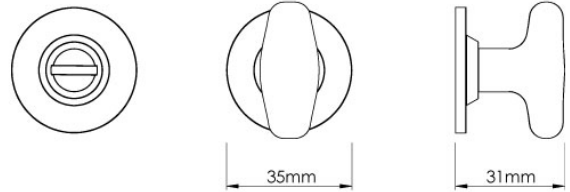

CROFT

Product Code: MC002

Product Name: Mineral Bathroom Turn on Covered Rose - Jade Gloss

Description: Produced to the very highest standard, the Mineral bathroom turn & release is an intriguing and stylish addition to any door.

Shown here in our Jade Gloss finish.

Product Information

A limited edition collection, minimum order value applies.

38mm turn on a 35mm dia rose

Available in all Croft finishes excluding AGD, AB, AN, AUT, DAB, DAN, DBMA, DORB, IBMA, IBUL, LAB, MBK, ORB, PRL, PB, PBUL, CP, PN, RBMA, SB, SBUL, SC, SN, SMK, TB, ZB,