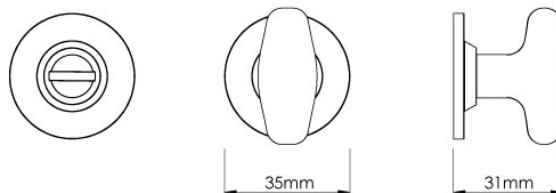

# CROFT

**Product Code:** MC002

**Product Name:** Mineral Bathroom Turn on Covered Rose - Jade Matt

**Description:** Produced to the very highest standard, the Mineral bathroom turn & release is an intriguing and stylish addition to any door.

## Product Information

A limited edition collection, minimum order value applies.

38mm turn on a 35mm dia rose

Available in all Croft finishes excluding AGD, AB, AN, AUT, DAB, DAN, DBMA, DORB, IBMA, IBUL, LAB, MBK, ORB, PRL, PB, PBUL, CP, PN, RBMA, SB, SBUL, SC, SN, SMK, TB, ZB,