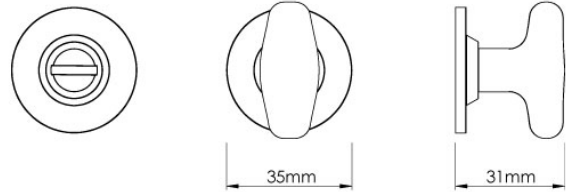

Available in all Croft finishes excluding AGD, AB, AN, AUT, DAB, DAN, DBMA, DORB, IBMA, IBUL, LAB, MBK, ORB, PRL, PB, PBUL, CP, PN, RBMA, SB, SBUL, SC, SN, SMK, TB, ZB,