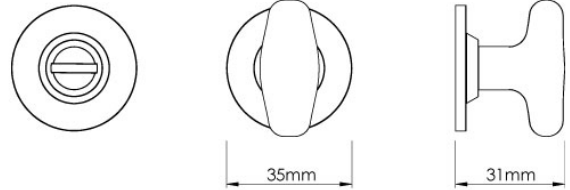

CROFT

Product Code: MC002

Product Name: Mineral Bathroom Turn on Covered Rose - Jade Matt

Description: Produced to the very highest standard, the Mineral bathroom turn & release is an intriguing and stylish addition to any door.

Shown here in our Jade Matt finish.

Product Information

A limited edition collection, minimum order value applies.

38mm turn on a 35mm dia rose

Available in all Croft finishes excluding AGD, AB, AN, AUT, DAB, DAN, DBMA, DORB, IBMA, IBUL, LAB, MBK, ORB, PRL, PB, PBUL, CP, PN, RBMA, SB, SBUL, SC, SN, SMK, TB, ZB,