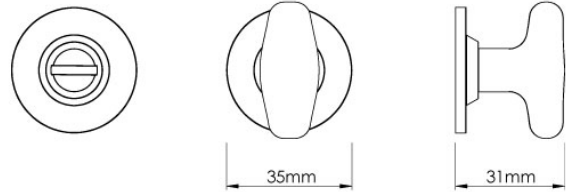

# CROFT

**Product Code:** MC002

**Product Name:** Mineral Bathroom Turn on Covered Rose - Jade Matt

**Description:** Produced to the very highest standard, the Mineral bathroom turn & release is an intriguing and stylish addition to any door.

## Product Information

A limited edition collection, minimum order value applies.

38mm turn on a 35mm dia rose

Available in all Croft finishes excluding AGD, AB, AN, AUT, DAB, DAN, DBMA, DORB, IBMA, IBUL, LAB, MBK, ORB, PRL, PB, PBUL, CP, PN, RBMA, SB, SBUL, SC, SN, SMK, TB, ZB,