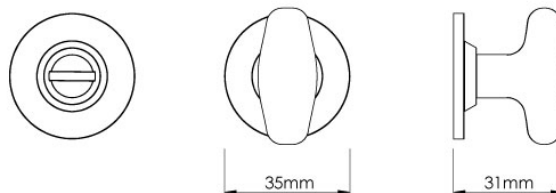

CROFT

Product Code: MC002

Product Name: Mineral Bathroom Turn on Covered Rose - Jade Matt

Description: Produced to the very highest standard, the Mineral bathroom turn & release is an intriguing and stylish addition to any door.

Shown here in our Jade Matt finish.

Product Information

A limited edition collection, minimum order value applies.

38mm turn on a 35mm dia rose

Available in all Croft finishes excluding AGD, AB, AN, AUT, DAB, DAN, DBMA, DORB, IBMA, IBUL, LAB, MBK, ORB, PRL, PB, PBUL, CP, PN, RBMA, SB, SBUL, SC, SN, SMK, TB, ZB, DEB, EB, CN, DCN, MCN,