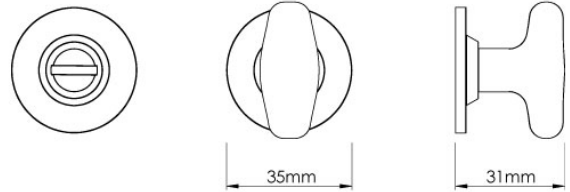

# CROFT

**Product Code:** MC002

**Product Name:** Mineral Bathroom Turn on Covered Rose - Tiger's Eye Gloss

**Description:** Produced to the very highest standard, the Mineral bathroom turn & release is an intriguing and stylish addition to any door.

## Product Information

A limited edition collection, minimum order value applies.

38mm turn on a 35mm dia rose

Available in all Croft finishes excluding AGD, AB, AN, AUT, DAB, DAN, DBMA, DORB, IBMA, IBUL, LAB, MBK, ORB, PRL, PB, PBUL, CP, PN, RBMA, SB, SBUL, SC, SN, SMK, TB, ZB,