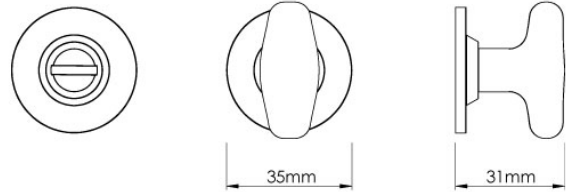

CROFT

Product Code: MC002

Product Name: Mineral Bathroom Turn on Covered Rose - Tiger's Eye Gloss

Description: Produced to the very highest standard, the Mineral bathroom turn & release is an intriguing and stylish addition to any door.

Shown here in our Tiger's Eye Gloss finish.

Product Information

A limited edition collection, minimum order value applies.

38mm turn on a 35mm dia rose

Available in all Croft finishes excluding AGD, AB, AN, AUT, DAB, DAN, DBMA, DORB, IBMA, IBUL, LAB, MBK, ORB, PRL, PB, PBUL, CP, PN, RBMA, SB, SBUL, SC, SN, SMK, TB, ZB,