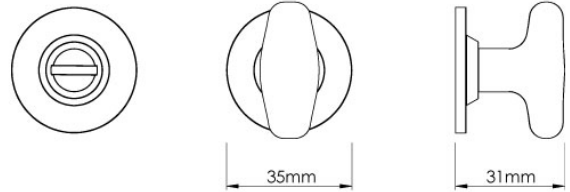

CROFT

Product Code: MC002

Product Name: Mineral Bathroom Turn on Covered Rose - Tiger's Eye Gloss

Description: Produced to the very highest standard, the Mineral bathroom turn & release is an intriguing and stylish addition to any door.

Shown here in our Tiger's Eye Gloss finish.

Product Information

A limited edition collection, minimum order value applies.

38mm turn on a 35mm dia rose

Available in all Croft finishes excluding AGD, AB, AN, AUT, DAB, DAN, DBMA, DORB, IBMA, IBUL, LAB, MBK, ORB, PRL, PB, PBUL, CP, PN, RBMA, SB, SBUL, SC, SN, SMK, TB, ZB, DEB, EB, CN, DCN, MCN,