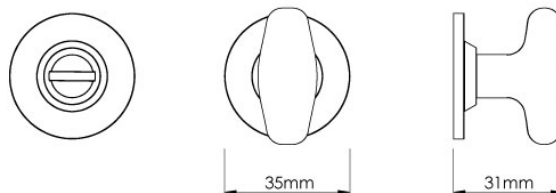

Available in all Croft finishes excluding AGD, AB, AN, AUT, DAB, DAN, DBMA, DORB, IBMA, IBUL, LAB, MBK, ORB, PRL, PB, PBUL, CP, PN, RBMA, SB, SBUL, SC, SN, SMK, TB, ZB,