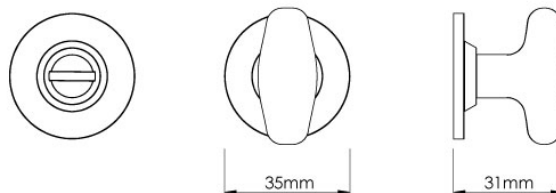

CROFT

Product Code: MC002

Product Name: Mineral Bathroom Turn on Covered Rose - Tiger's Eye Matt

Description: Produced to the very highest standard, the Mineral bathroom turn & release is an intriguing and stylish addition to any door.

Shown here in our Tiger's Eye Matt finish.

Product Information

A limited edition collection, minimum order value applies.

38mm turn on a 35mm dia rose

Available in all Croft finishes excluding AGD, AB, AN, AUT, DAB, DAN, DBMA, DORB, IBMA, IBUL, LAB, MBK, ORB, PRL, PB, PBUL, CP, PN, RBMA, SB, SBUL, SC, SN, SMK, TB, ZB, DEB, EB, CN, DCN, MCN,