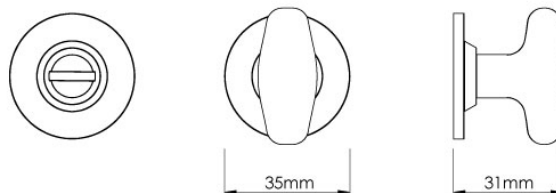

CROFT

Product Code: MC002

Product Name: Mineral Bathroom Turn on Covered Rose - Tiger's Eye Matt

Description: Produced to the very highest standard, the Mineral bathroom turn & release is an intriguing and stylish addition to any door.

Shown here in our Tiger's Eye Matt finish.

Product Information

A limited edition collection, minimum order value applies.

38mm turn on a 35mm dia rose

Available in all Croft finishes excluding AGD, AB, AN, AUT, DAB, DAN, DBMA, DORB, IBMA, IBUL, LAB, MBK, ORB, PRL, PB, PBUL, CP, PN, RBMA, SB, SBUL, SC, SN, SMK, TB, ZB,