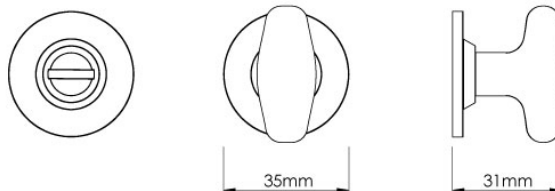

# CROFT

**Product Code:** MC002

**Product Name:** Mineral Bathroom Turn on Covered Rose - Tiger's Eye Matt

**Description:** Produced to the very highest standard, the Mineral bathroom turn & release is an intriguing and stylish addition to any door.

## Product Information

A limited edition collection, minimum order value applies.

38mm turn on a 35mm dia rose

Available in all Croft finishes excluding AGD, AB, AN, AUT, DAB, DAN, DBMA, DORB, IBMA, IBUL, LAB, MBK, ORB, PRL, PB, PBUL, CP, PN, RBMA, SB, SBUL, SC, SN, SMK, TB, ZB,