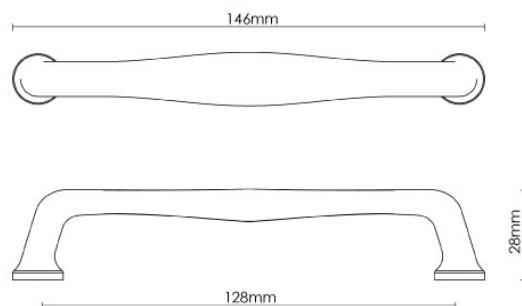

CROFT

Product Code: MC003

Product Name: Mineral Cabinet Handle - Jade Gloss

Description: Each Mineral cabinet handle has its own individual, colour-bearing veins giving a uniqueness to every item.

Shown here in our Jade Gloss finish.

Product Information

A limited edition collection, minimum order value applies.

L

146mm

Available in all Croft finishes excluding AGD, AB, AN, AUT, DAB, DAN, DBMA, DORB, IBMA, IBUL, LAB, MBK, ORB, PRL, PB, PBUL, CP, PN, RBMA, SB, SBUL, SC, SN, SMK, TB, ZB,