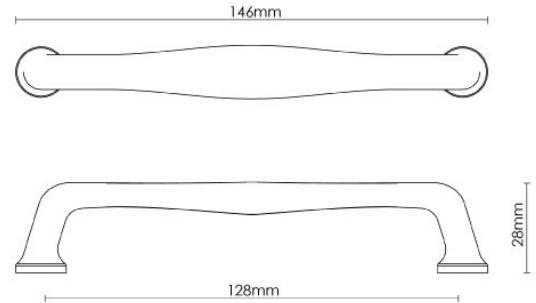

CROFT

Product Code: MC003

Product Name: Mineral Cabinet Handle - Jade Gloss

Description: Each Mineral cabinet handle has its own individual, colour-bearing veins giving a uniqueness to every item.

Shown here in our Jade Gloss finish.

Product Information

A limited edition collection, minimum order value applies.

L

146mm

Available in all Croft finishes excluding AGD, AB, AN, AUT, DAB, DAN, DBMA, DORB, IBMA, IBUL, LAB, MBK, ORB, PRL, PB, PBUL, CP, PN, RBMA, SB, SBUL, SC, SN, SMK, TB, ZB,