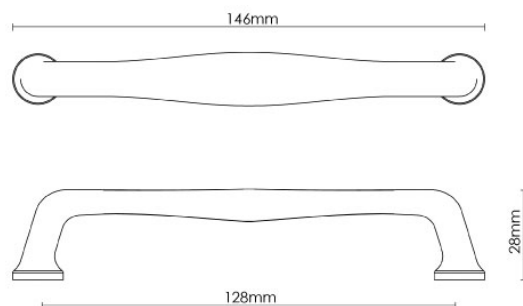

CROFT

Product Code: MC003

Product Name: Mineral Cabinet Handle - Jade Gloss

Description: Each Mineral cabinet handle has its own individual, colour-bearing veins giving a uniqueness to every item.

Shown here in our Jade Gloss finish.

Product Information

A limited edition collection, minimum order value applies.

L

146mm

Available in all Croft finishes excluding AGD, AB, AN, AUT, DAB, DAN, DBMA, DORB, IBMA, IBUL, LAB, MBK, ORB, PRL, PB, PBUL, CP, PN, RBMA, SB, SBUL, SC, SN, SMK, TB, ZB, DEB, EB, CN, DCN, MCN,