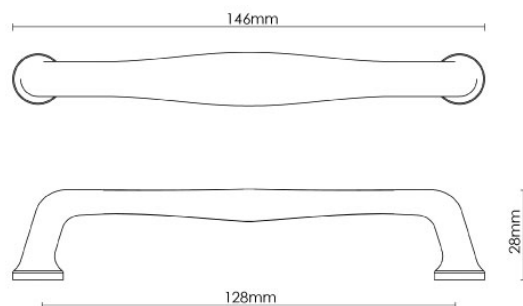

# CROFT

**Product Code:** MC003

**Product Name:** Mineral Cabinet Handle - Jade Gloss

**Description:** Each Mineral cabinet handle has its own individual, colour-bearing veins giving a uniqueness to every item.

## Product Information

A limited edition collection, minimum order value applies.

L

146mm

Available in all Croft finishes excluding AGD, AB, AN, AUT, DAB, DAN, DBMA, DORB, IBMA, IBUL, LAB, MBK, ORB, PRL, PB, PBUL, CP, PN, RBMA, SB, SBUL, SC, SN, SMK, TB, ZB,