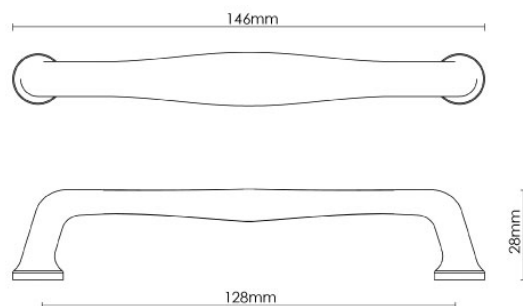

CROFT

Product Code: MC003

Product Name: Mineral Cabinet Handle - Jade Gloss

Description: Each Mineral cabinet handle has its own individual, colour-bearing veins giving a uniqueness to every item.

Shown here in our Jade Gloss finish.

Product Information

A limited edition collection, minimum order value applies.

L

146mm

Available in all Croft finishes excluding AGD, AB, AN, AUT, DAB, DAN, DBMA, DORB, IBMA, IBUL, LAB, MBK, ORB, PRL, PB, PBUL, CP, PN, RBMA, SB, SBUL, SC, SN, SMK, TB, ZB,