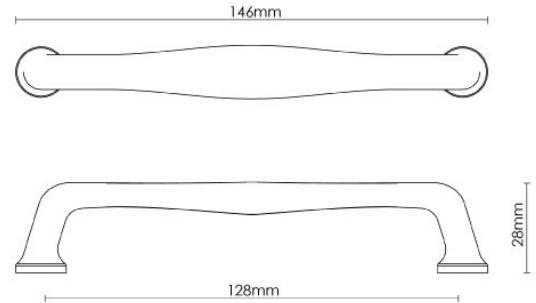

CROFT

Product Code: MC003

Product Name: Mineral Cabinet Handle - Jade Matt

Description: Each Mineral cabinet handle has its own individual, colour-bearing veins giving a uniqueness to every item.

Shown here in our Jade Matt finish.

Product Information

A limited edition collection, minimum order value applies.

L

146mm

Available in all Croft finishes excluding AGD, AB, AN, AUT, DAB, DAN, DBMA, DORB, IBMA, IBUL, LAB, MBK, ORB, PRL, PB, PBUL, CP, PN, RBMA, SB, SBUL, SC, SN, SMK, TB, ZB,