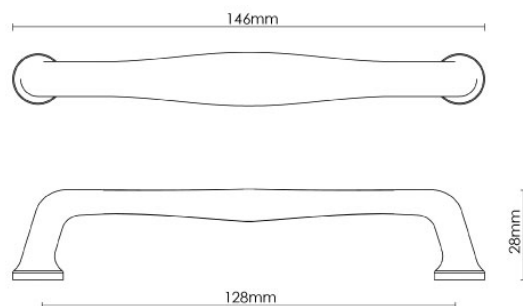

# CROFT

**Product Code:** MC003

**Product Name:** Mineral Cabinet Handle - Jade Matt

**Description:** Each Mineral cabinet handle has its own individual, colour-bearing veins giving a uniqueness to every item.

## Product Information

A limited edition collection, minimum order value applies.

L

146mm

Available in all Croft finishes excluding AGD, AB, AN, AUT, DAB, DAN, DBMA, DORB, IBMA, IBUL, LAB, MBK, ORB, PRL, PB, PBUL, CP, PN, RBMA, SB, SBUL, SC, SN, SMK, TB, ZB,