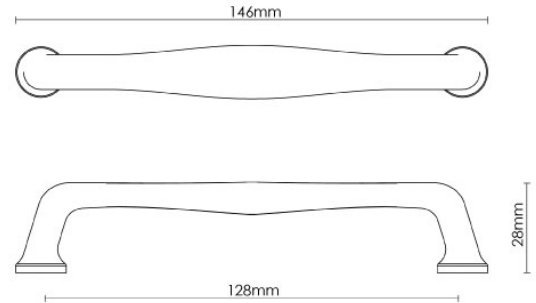

CROFT

Product Code: MC003

Product Name: Mineral Cabinet Handle - Jade Matt

Description: Each Mineral cabinet handle has its own individual, colour-bearing veins giving a uniqueness to every item.

Shown here in our Jade Matt finish.

Product Information

A limited edition collection, minimum order value applies.

L

146mm

Available in all Croft finishes excluding AGD, AB, AN, AUT, DAB, DAN, DBMA, DORB, IBMA, IBUL, LAB, MBK, ORB, PRL, PB, PBUL, CP, PN, RBMA, SB, SBUL, SC, SN, SMK, TB, ZB, DEB, EB, CN, DCN, MCN,