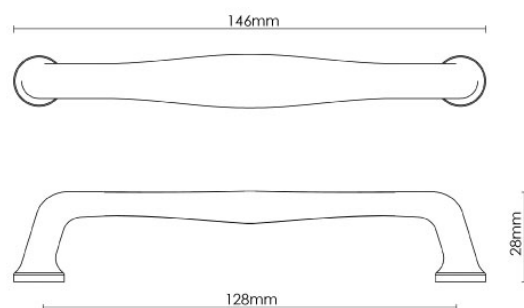

# CROFT

**Product Code:** MC003

**Product Name:** Mineral Cabinet Handle - Tiger's Eye Matt

**Description:** Each Mineral cabinet handle has its own individual, colour-bearing veins giving a uniqueness to every item.

## Product Information

A limited edition collection, minimum order value applies.

L

146mm

Available in all Croft finishes excluding AGD, AB, AN, AUT, DAB, DAN, DBMA, DORB, IBMA, IBUL, LAB, MBK, ORB, PRL, PB, PBUL, CP, PN, RBMA, SB, SBUL, SC, SN, SMK, TB, ZB, DEB, EB, CN, DCN, MCN,