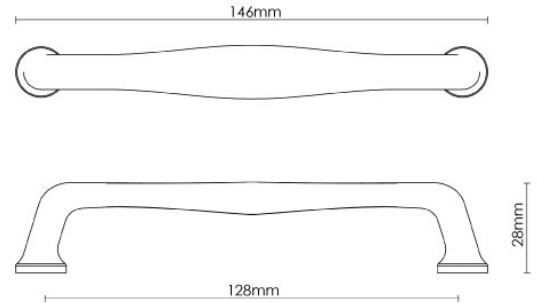

CROFT

Product Code: MC003

Product Name: Mineral Cabinet Handle - Tiger's Eye Matt

Description: Each Mineral cabinet handle has its own individual, colour-bearing veins giving a uniqueness to every item.

Shown here in our Tiger's Eye Matt finish.

Product Information

A limited edition collection, minimum order value applies.

L

146mm

Available in all Croft finishes excluding AGD, AB, AN, AUT, DAB, DAN, DBMA, DORB, IBMA, IBUL, LAB, MBK, ORB, PRL, PB, PBUL, CP, PN, RBMA, SB, SBUL, SC, SN, SMK, TB, ZB,