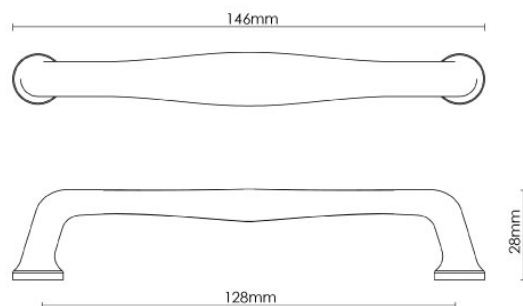

CROFT

Product Code: MC003

Product Name: Mineral Cabinet Handle - Tiger's Eye Matt

Description: Each Mineral cabinet handle has its own individual, colour-bearing veins giving a uniqueness to every item.

Shown here in our Tiger's Eye Matt finish.

Product Information

A limited edition collection, minimum order value applies.

L

146mm

Available in all Croft finishes excluding AGD, AB, AN, AUT, DAB, DAN, DBMA, DORB, IBMA, IBUL, LAB, MBK, ORB, PRL, PB, PBUL, CP, PN, RBMA, SB, SBUL, SC, SN, SMK, TB, ZB,