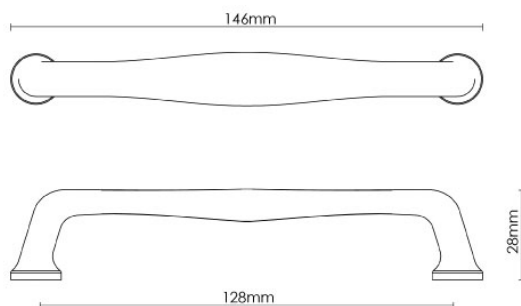

CROFT

Product Code: MC003

Product Name: Mineral Cabinet Handle - Tiger's Eye Matt

Description: Each Mineral cabinet handle has its own individual, colour-bearing veins giving a uniqueness to every item.

Shown here in our Tiger's Eye Matt finish.

Product Information

A limited edition collection, minimum order value applies.

L

146mm

Available in all Croft finishes excluding AGD, AB, AN, AUT, DAB, DAN, DBMA, DORB, IBMA, IBUL, LAB, MBK, ORB, PRL, PB, PBUL, CP, PN, RBMA, SB, SBUL, SC, SN, SMK, TB, ZB,