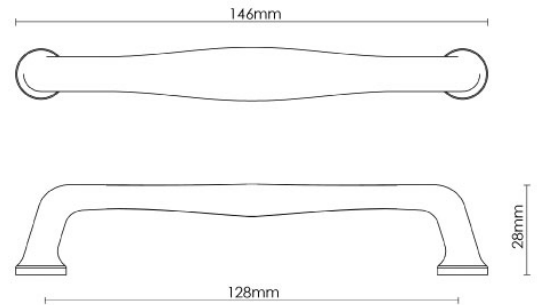

CROFT

Product Code: MC003

Product Name: Mineral Cabinet Handle - Tiger's Eye Matt

Description: Each Mineral cabinet handle has its own individual, colour-bearing veins giving a uniqueness to every item.

Shown here in our Tiger's Eye Matt finish.

### Product Information

A limited edition collection, minimum order value applies.

L

146mm

Available in all Croft finishes excluding AGD, AB, AN, AUT, DAB, DAN, DBMA, DORB, IBMA, IBUL, LAB, MBK, ORB, PRL, PB, PBUL, CP, PN, RBMA, SB, SBUL, SC, SN, SMK, TB, ZB,