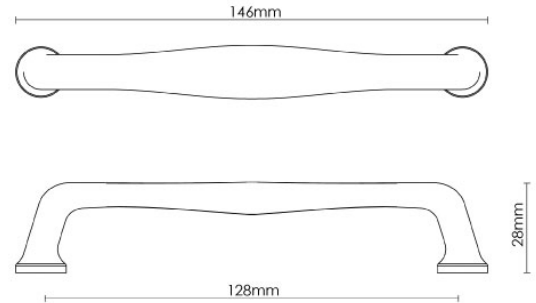

CROFT

Product Code: MC003

Product Name: Mineral Cabinet Handle - Tiger's Eye Matt

Description: Each Mineral cabinet handle has its own individual, colour-bearing veins giving a uniqueness to every item.

Shown here in our Tiger's Eye Matt finish.

Product Information

A limited edition collection, minimum order value applies.

L

146mm

Available in all Croft finishes excluding AGD, AB, AN, AUT, DAB, DAN, DBMA, DORB, IBMA, IBUL, LAB, MBK, ORB, PRL, PB, PBUL, CP, PN, RBMA, SB, SBUL, SC, SN, SMK, TB, ZB,