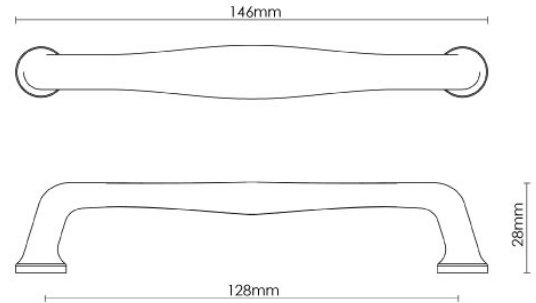

L

146mm

Available in all Croft finishes excluding AGD, AB, AN, AUT, DAB, DAN, DBMA, DORB, IBMA, IBUL, LAB, MBK, ORB, PRL, PB, PBUL, CP, PN, RBMA, SB, SBUL, SC, SN, SMK, TB, ZB,