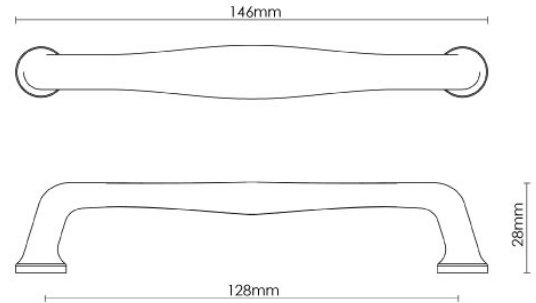

CROFT

Product Code: MC003

Product Name: Mineral Cabinet Handle - Tiger's Eye Gloss

Description: Each Mineral cabinet handle has its own individual, colour-bearing veins giving a uniqueness to every item.

### Product Information

A limited edition collection, minimum order value applies.

L

146mm

Available in all Croft finishes excluding AGD, AB, AN, AUT, DAB, DAN, DBMA, DORB, IBMA, IBUL, LAB, MBK, ORB, PRL, PB, PBUL, CP, PN, RBMA, SB, SBUL, SC, SN, SMK, TB, ZB,