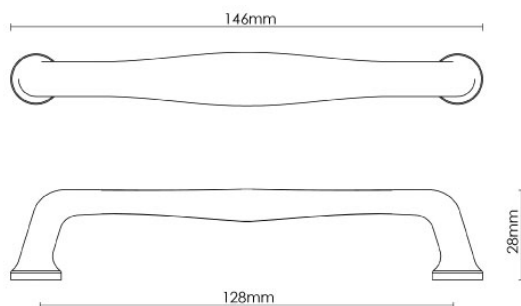

CROFT

Product Code: MC003

Product Name: Mineral Cabinet Handle - Tiger's Eye Gloss

Description: Each Mineral cabinet handle has its own individual, colour-bearing veins giving a uniqueness to every item.

Shown here in our Tiger Eye Gloss finish.

Product Information

A limited edition collection, minimum order value applies.

L

146mm

Available in all Croft finishes excluding AGD, AB, AN, AUT, DAB, DAN, DBMA, DORB, IBMA, IBUL, LAB, MBK, ORB, PRL, PB, PBUL, CP, PN, RBMA, SB, SBUL, SC, SN, SMK, TB, ZB, DEB, EB, CN, DCN, MCN,