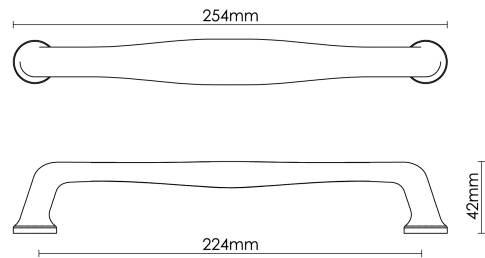

CROFT

Product Code: MC004

Product Name: Mineral Appliance Pull - Jade Gloss

Description: By using colours, patterns and textures, the Mineral appliance pull aligns nature and artistry.

Shown here in our Jade Gloss finish.

Product Information

A limited edition collection, minimum order value applies.

L

254mm

Available in all Croft finishes excluding AGD, AB, AN, AUT, DAB, DAN, DBMA, DORB, IBMA, IBUL, LAB, MBK, ORB, PRL, PB, PBUL, CP, PN, RBMA, SB, SBUL, SC, SN, SMK, TB, ZB, DEB, EB, CN, DCN, MCN,