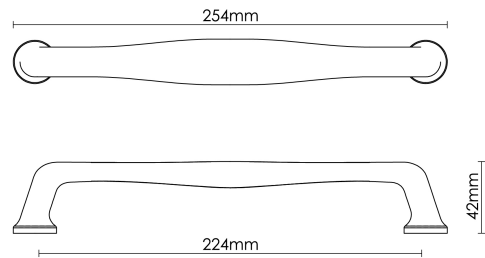

CROFT

Product Code: MC004

Product Name: Mineral Appliance Pull - Jade Gloss

Description: By using colours, patterns and textures, the Mineral appliance pull aligns nature and artistry.

Shown here in our Jade Gloss finish.

Product Information

A limited edition collection, minimum order value applies.

L

254mm

Available in all Croft finishes excluding AGD, AB, AN, AUT, DAB, DAN, DBMA, DORB, IBMA, IBUL, LAB, MBK, ORB, PRL, PB, PBUL, CP, PN, RBMA, SB, SBUL, SC, SN, SMK, TB, ZB,