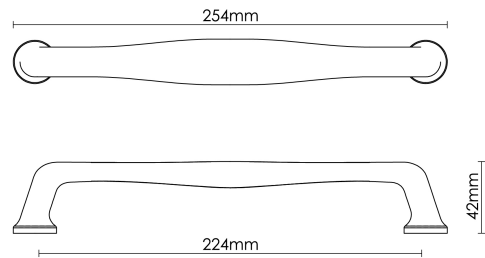

CROFT

Product Code: MC004

Product Name: Mineral Appliance Pull - Jade Gloss

Description: By using colours, patterns and textures, the Mineral appliance pull aligns nature and artistry.

Shown here in our Jade Gloss finish.

### Product Information

A limited edition collection, minimum order value applies.

L

254mm

Available in all Croft finishes excluding AGD, AB, AN, AUT, DAB, DAN, DBMA, DORB, IBMA, IBUL, LAB, MBK, ORB, PRL, PB, PBUL, CP, PN, RBMA, SB, SBUL, SC, SN, SMK, TB, ZB,