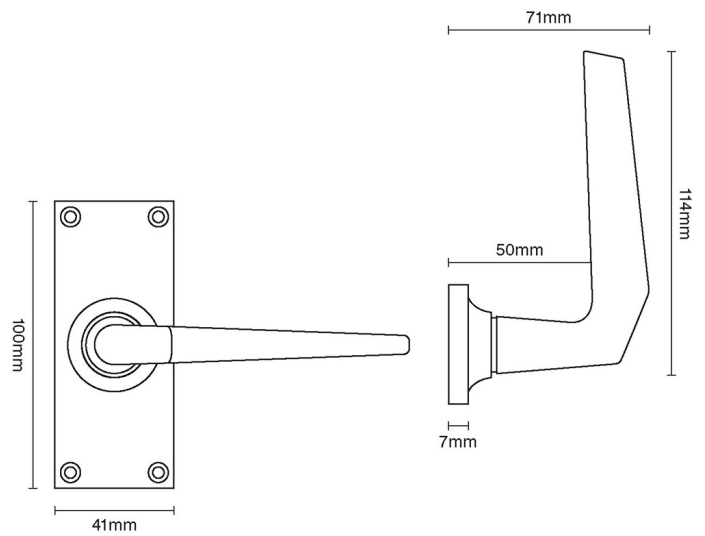

CROFT

Product Code: 251

Product Name: Brockton Lever Latch

Description: 100 x 41mm latch backplate.

Shown here in our Polished Brass finish.

Product Information

100 x 41mm latch backplate.

Available in all Croft finishes excluding DORB, IBMA, IBUL, MBK, ORB, RBMA, TB,