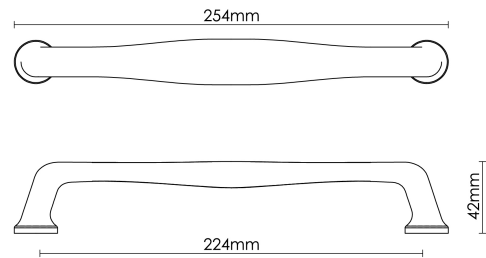

CROFT

Product Code: MC004

Product Name: Mineral Appliance Pull - Jade Matt

Description: By using colours, patterns and textures, the Mineral appliance pull aligns nature and artistry.

Shown here in our Jade Matt finish.

Product Information

A limited edition collection, minimum order value applies.

L

254mm

Available in all Croft finishes excluding AGD, AB, AN, AUT, DAB, DAN, DBMA, DORB, IBMA, IBUL, LAB, MBK, ORB, PRL, PB, PBUL, CP, PN, RBMA, SB, SBUL, SC, SN, SMK, TB, ZB,