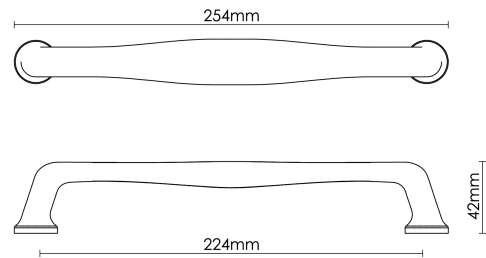

CROFT

Product Code: MC004

Product Name: Mineral Appliance Pull - Jade Matt

Description: By using colours, patterns and textures, the Mineral appliance pull aligns nature and artistry.

Shown here in our Jade Matt finish.

Product Information

A limited edition collection, minimum order value applies.

L

254mm

Available in all Croft finishes excluding AGD, AB, AN, AUT, DAB, DAN, DBMA, DORB, IBMA, IBUL, LAB, MBK, ORB, PRL, PB, PBUL, CP, PN, RBMA, SB, SBUL, SC, SN, SMK, TB, ZB, DEB, EB, CN, DCN, MCN,