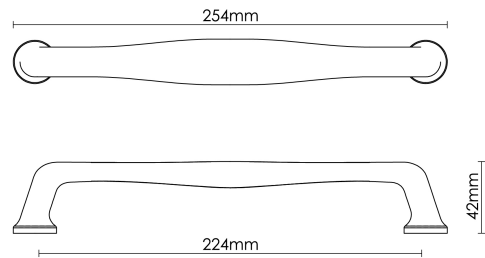

CROFT

Product Code: MC004

Product Name: Mineral Appliance Pull - Jade Matt

Description: By using colours, patterns and textures, the Mineral appliance pull aligns nature and artistry.

Shown here in our Jade Matt finish.

Product Information

A limited edition collection, minimum order value applies.

L

254mm

Available in all Croft finishes excluding AGD, AB, AN, AUT, DAB, DAN, DBMA, DORB, IBMA, IBUL, LAB, MBK, ORB, PRL, PB, PBUL, CP, PN, RBMA, SB, SBUL, SC, SN, SMK, TB, ZB,