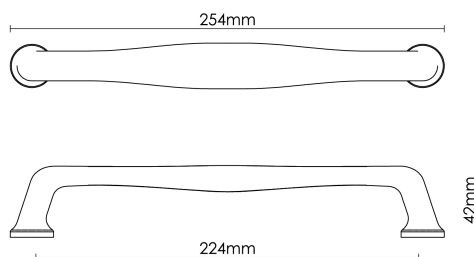

CROFT

Product Code: MC004

Product Name: Mineral Appliance Pull - Tiger's Eye Gloss

Description: By using colours, patterns and textures, the Mineral appliance pull aligns nature and artistry.

Shown here in our Tiger's Eye Gloss finish.

### Product Information

A limited edition collection, minimum order value applies.

L

254mm

Available in all Croft finishes excluding AGD, AB, AN, AUT, DAB, DAN, DBMA, DORB, IBMA, IBUL, LAB, MBK, ORB, PRL, PB, PBUL, CP, PN, RBMA, SB, SBUL, SC, SN, SMK, TB, ZB,