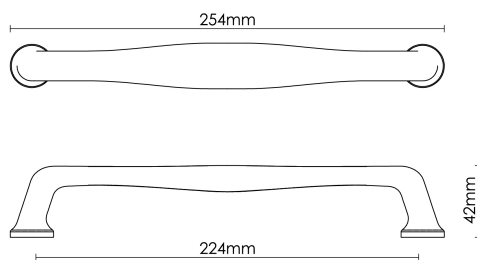

CROFT

Product Code: MC004

Product Name: Mineral Appliance Pull - Tiger's Eye Gloss

Description: By using colours, patterns and textures, the Mineral appliance pull aligns nature and artistry.

Shown here in our Tiger's Eye Gloss finish.

Product Information

A limited edition collection, minimum order value applies.

L

254mm

Available in all Croft finishes excluding AGD, AB, AN, AUT, DAB, DAN, DBMA, DORB, IBMA, IBUL, LAB, MBK, ORB, PRL, PB, PBUL, CP, PN, RBMA, SB, SBUL, SC, SN, SMK, TB, ZB, DEB, EB, CN, DCN, MCN,