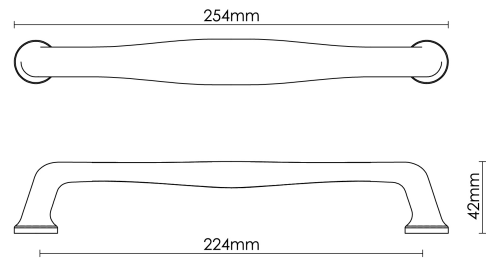

CROFT

Product Code: MC004

Product Name: Mineral Appliance Pull - Tiger's Eye Gloss

Description: By using colours, patterns and textures, the Mineral appliance pull aligns nature and artistry.

Shown here in our Tiger's Eye Gloss finish.

Product Information

A limited edition collection, minimum order value applies.

L

254mm

Available in all Croft finishes excluding AGD, AB, AN, AUT, DAB, DAN, DBMA, DORB, IBMA, IBUL, LAB, MBK, ORB, PRL, PB, PBUL, CP, PN, RBMA, SB, SBUL, SC, SN, SMK, TB, ZB,