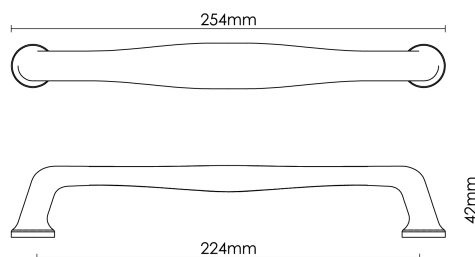

CROFT

Product Code: MC004

Product Name: Mineral Appliance Pull - Tiger's Eye Gloss

Description: By using colours, patterns and textures, the Mineral appliance pull aligns nature and artistry.

Shown here in our Tiger's Eye Gloss finish.

### Product Information

A limited edition collection, minimum order value applies.

L

254mm

Available in all Croft finishes excluding AGD, AB, AN, AUT, DAB, DAN, DBMA, DORB, IBMA, IBUL, LAB, MBK, ORB, PRL, PB, PBUL, CP, PN, RBMA, SB, SBUL, SC, SN, SMK, TB, ZB,