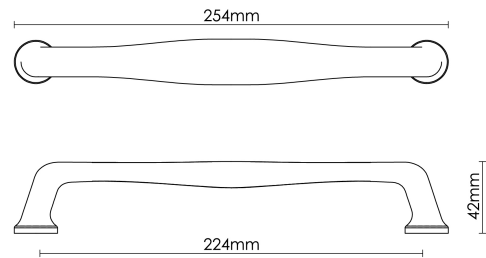

CROFT

Product Code: MC004

Product Name: Mineral Appliance Pull - Tiger's Eye Gloss

Description: By using colours, patterns and textures, the Mineral appliance pull aligns nature and artistry.

Shown here in our Tiger's Eye Gloss finish.

### Product Information

A limited edition collection, minimum order value applies.

L

254mm

Available in all Croft finishes excluding AGD, AB, AN, AUT, DAB, DAN, DBMA, DORB, IBMA, IBUL, LAB, MBK, ORB, PRL, PB, PBUL, CP, PN, RBMA, SB, SBUL, SC, SN, SMK, TB, ZB,