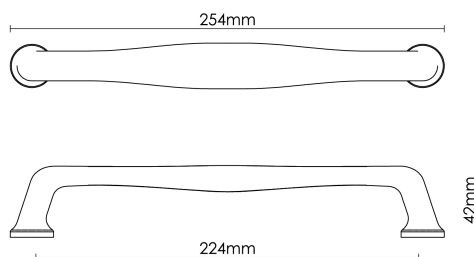

CROFT

Product Code: MC004

Product Name: Mineral Appliance Pull - Tiger's Eye Gloss

Description: By using colours, patterns and textures, the Mineral appliance pull aligns nature and artistry.

Shown here in our Tiger's Eye Gloss finish.

Product Information

A limited edition collection, minimum order value applies.

L

254mm

Available in all Croft finishes excluding AGD, AB, AN, AUT, DAB, DAN, DBMA, DORB, IBMA, IBUL, LAB, MBK, ORB, PRL, PB, PBUL, CP, PN, RBMA, SB, SBUL, SC, SN, SMK, TB, ZB,