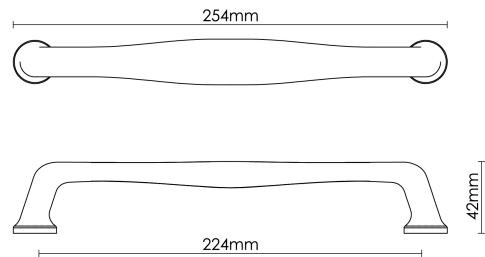

CROFT

Product Code: MC004

Product Name: Mineral Appliance Pull - Tiger's Eye Matt

Description: By using colours, patterns and textures, the Mineral appliance pull aligns nature and artistry.

Shown here in our Tiger's Eye Matt finish.

Product Information

A limited edition collection, minimum order value applies.

L

254mm

Available in all Croft finishes excluding AGD, AB, AN, AUT, DAB, DAN, DBMA, DORB, IBMA, IBUL, LAB, MBK, ORB, PRL, PB, PBUL, CP, PN, RBMA, SB, SBUL, SC, SN, SMK, TB, ZB,