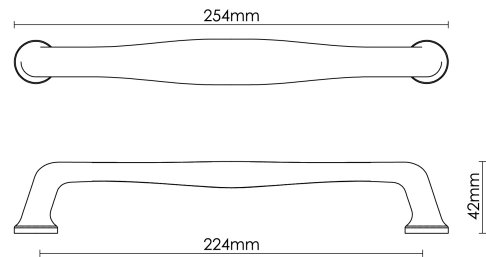

# CROFT

**Product Code:** MC004

**Product Name:** Mineral Appliance Pull - Tiger's Eye Matt

**Description:** By using colours, patterns and textures, the Mineral appliance pull aligns nature and artistry.

## Product Information

A limited edition collection, minimum order value applies.

L

254mm

Available in all Croft finishes excluding AGD, AB, AN, AUT, DAB, DAN, DBMA, DORB, IBMA, IBUL, LAB, MBK, ORB, PRL, PB, PBUL, CP, PN, RBMA, SB, SBUL, SC, SN, SMK, TB, ZB, DEB, EB, CN, DCN, MCN,