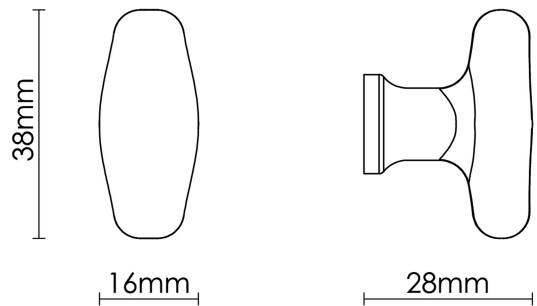

# CROFT

**Product Code:** MC005

**Product Name:** Mineral Cabinet Knob - Jade Gloss

**Description:** The Mineral knob is the perfect addition for those looking to seamlessly transform and add character to any space.

## Product Information

A limited edition collection, minimum order value applies.

L

38mm

Available in all Croft finishes excluding AGD, AB, AN, AUT, DAB, DAN, DBMA, DORB, IBMA, IBUL, LAB, MBK, ORB, PRL, PB, PBUL, CP, PN, RBMA, SB, SBUL, SC, SN, SMK, TB, ZB, DEB, EB, CN, DCN, MCN,