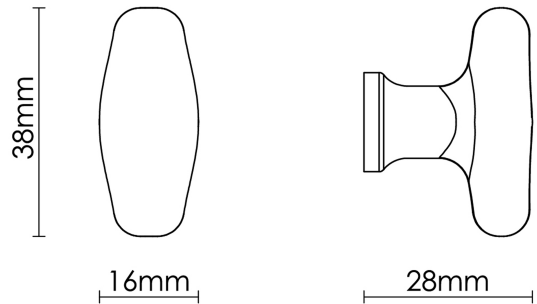

CROFT

Product Code: MC005

Product Name: Mineral Cabinet Knob - Jade Gloss

Description: The Mineral knob is the perfect addition for those looking to seamlessly transform and add character to any space.

Shown here in our Jade Gloss finish.

Product Information

A limited edition collection, minimum order value applies.

L

38mm

Available in all Croft finishes excluding AGD, AB, AN, AUT, DAB, DAN, DBMA, DORB, IBMA, IBUL, LAB, MBK, ORB, PRL, PB, PBUL, CP, PN, RBMA, SB, SBUL, SC, SN, SMK, TB, ZB,