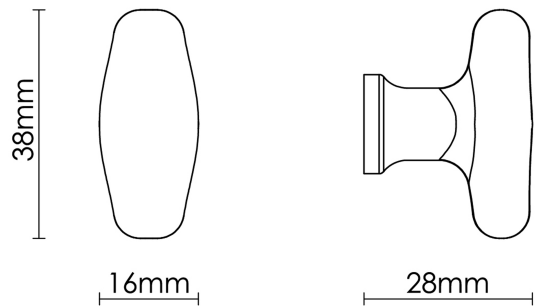

CROFT

Product Code: MC005

Product Name: Mineral Cabinet Knob - Jade Gloss

Description: The Mineral knob is the perfect addition for those looking to seamlessly transform and add character to any space.

Shown here in our Jade Gloss finish.

Product Information

A limited edition collection, minimum order value applies.

L

38mm

Available in all Croft finishes excluding AGD, AB, AN, AUT, DAB, DAN, DBMA, DORB, IBMA, IBUL, LAB, MBK, ORB, PRL, PB, PBUL, CP, PN, RBMA, SB, SBUL, SC, SN, SMK, TB, ZB,