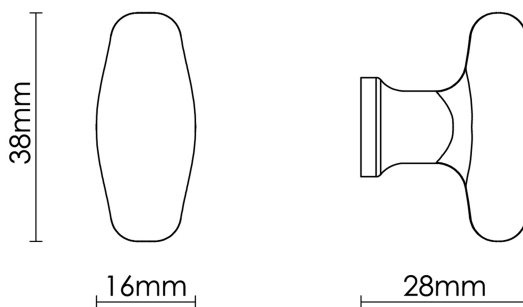

# CROFT

**Product Code:** MC005

**Product Name:** Mineral Cabinet Knob - Jade Gloss

**Description:** The Mineral knob is the perfect addition for those looking to seamlessly transform and add character to any space.

## Product Information

A limited edition collection, minimum order value applies.

L

38mm

Available in all Croft finishes excluding AGD, AB, AN, AUT, DAB, DAN, DBMA, DORB, IBMA, IBUL, LAB, MBK, ORB, PRL, PB, PBUL, CP, PN, RBMA, SB, SBUL, SC, SN, SMK, TB, ZB,