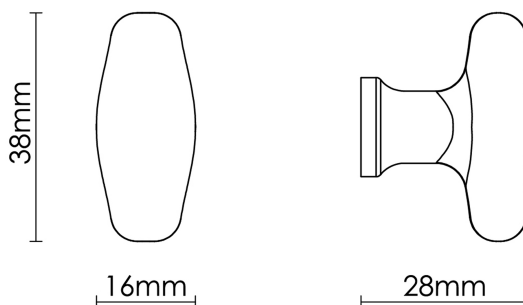

CROFT

Product Code: MC005

Product Name: Mineral Cabinet Knob - Jade Matt

Description: The Mineral knob is the perfect addition for those looking to seamlessly transform and add character to any space.

Shown here in our Jade Matt finish.

Product Information

A limited edition collection, minimum order value applies.

L

38mm

Available in all Croft finishes excluding AGD, AB, AN, AUT, DAB, DAN, DBMA, DORB, IBMA, IBUL, LAB, MBK, ORB, PRL, PB, PBUL, CP, PN, RBMA, SB, SBUL, SC, SN, SMK, TB, ZB,