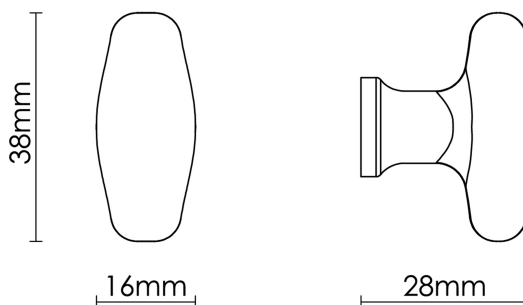

CROFT

Product Code: MC005

Product Name: Mineral Cabinet Knob - Jade Matt

Description: The Mineral knob is the perfect addition for those looking to seamlessly transform and add character to any space.

Shown here in our Jade Matt finish.

Product Information

A limited edition collection, minimum order value applies.

L

38mm

Available in all Croft finishes excluding AGD, AB, AN, AUT, DAB, DAN, DBMA, DORB, IBMA, IBUL, LAB, MBK, ORB, PRL, PB, PBUL, CP, PN, RBMA, SB, SBUL, SC, SN, SMK, TB, ZB, DEB, EB, CN, DCN, MCN,