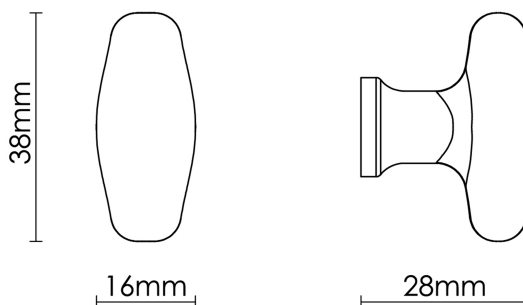

# CROFT

**Product Code:** MC005

**Product Name:** Mineral Cabinet Knob - Jade Matt

**Description:** The Mineral knob is the perfect addition for those looking to seamlessly transform and add character to any space.

## Product Information

A limited edition collection, minimum order value applies.

L

38mm

Available in all Croft finishes excluding AGD, AB, AN, AUT, DAB, DAN, DBMA, DORB, IBMA, IBUL, LAB, MBK, ORB, PRL, PB, PBUL, CP, PN, RBMA, SB, SBUL, SC, SN, SMK, TB, ZB,