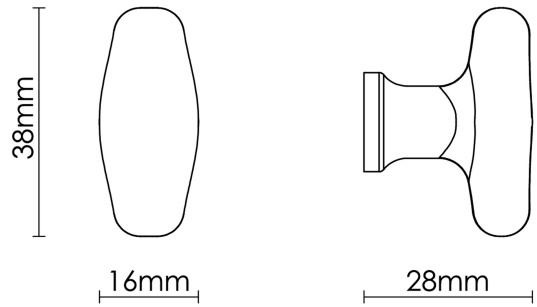

CROFT

Product Code: MC005

Product Name: Mineral Cabinet Knob - Jade Matt

Description: The Mineral knob is the perfect addition for those looking to seamlessly transform and add character to any space.

Shown here in our Jade Matt finish.

Product Information

A limited edition collection, minimum order value applies.

L

38mm

Available in all Croft finishes excluding AGD, AB, AN, AUT, DAB, DAN, DBMA, DORB, IBMA, IBUL, LAB, MBK, ORB, PRL, PB, PBUL, CP, PN, RBMA, SB, SBUL, SC, SN, SMK, TB, ZB,